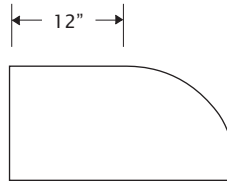

RANGE HOOD FEATURES AND SPECIFICATIONS

| 15" Hood MODELS: (BCH3015) (BCH3615) | 10" Hood MODELS: (BCH3010) (BCH3610) | 10" Hood—RECIRCULATING MODELS: (BCH3010R) (BCH3610R) | | | |
|--|--|--|--|------------|----------------------------|
|  SIDE VIEW |  SIDE VIEW |  SIDE VIEW | | | |
|  FRONT VIEW |  FRONT VIEW |  FRONT VIEW | | | |
|  TOP VIEW |  TOP VIEW |  TOP VIEW | | | |
|  BACK VIEW |  BACK VIEW |  BACK VIEW | | | |
| Dimensions | 15"H x 30"W(OR 36") x 24"D | Dimensions | 10"H x 30"W(OR 36") x 24"D | Dimensions | 10"H x 30"W(OR 36") x 24"D |
| Vent | External, Reversible top or rear exhaust. | Vent | External, Reversible top or rear exhaust. | Vent | Recirculating |
| Blower | 600 CFM/ 3-Speed | Blower | 600 CFM/ Variable Speed | Blower | 520 CFM/ Variable Speed |
| Electrical | 120 VAC, 15 Amps | Electrical | 120 VAC, 15 Amps | Electrical | 120 V, 15 Amps |

INSTALL NOTES:

Allow 30"-36" between stove top and bottom of range hood (or per your local city codes).

RANGE HOOD FEATURES AND SPECIFICATIONS

12" Tall Bungalow Hood

MODELS:
(BCH3012)
(BCH3612)

FRONT VIEW

SIDE VIEW

OPTIONAL
REAR EXHAUST

TOP VIEW

BACK VIEW

| | |
|------------|---|
| Dimensions | 12"H x 30"W (OR 36") x 24"D |
| Vent | External, Reversible top or rear exhaust. |
| Blower | 600 CFM / 3-Speed |
| Electrical | 120 VAC, 15 Amps |