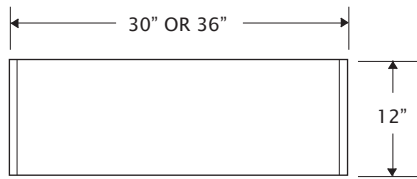

INSTALL NOTES:

Allow 30"-36" between stove top and bottom of range hood (or per your local city codes).

RANGE HOOD FEATURES AND SPECIFICATIONS

12" Tall Bungalow Hood

MODELS:
(BCH3012)
(BCH3612)

FRONT VIEW

SIDE VIEW

OPTIONAL
REAR EXHAUST

TOP VIEW

BACK VIEW

| | |
|------------|---|
| Dimensions | 12"H x 30"W (OR 36") x 24"D |
| Vent | External, Reversible top or rear exhaust. |
| Blower | 600 CFM / 3-Speed |
| Electrical | 120 VAC, 15 Amps |