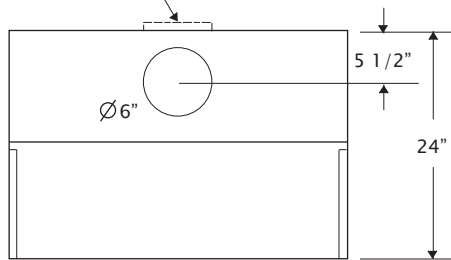

INSTALL NOTES:

Allow 30"-36" between stove top and bottom of range hood (or per your local city codes).

RANGE HOOD FEATURES AND SPECIFICATIONS

12" Tall Bungalow Hood

MODELS:
(BCH3012)
(BCH3612)

FRONT VIEW

SIDE VIEW

OPTIONAL
REAR EXHAUST

TOP VIEW

BACK VIEW

| | |
|------------|---|
| Dimensions | 12"H x 30"W (OR 36") x 24"D |
| Vent | External, Reversible top or rear exhaust. |
| Blower | 600 CFM / 3-Speed |
| Electrical | 120 VAC, 15 Amps |