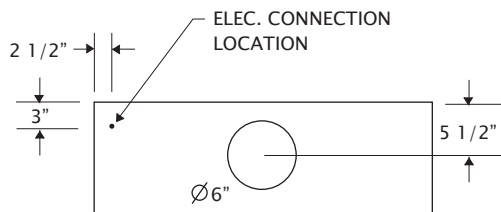

INSTALL NOTES:

Allow 30"-36" between stove top and bottom of range hood (or per your local city codes).

RANGE HOOD FEATURES AND SPECIFICATIONS

12" Tall Bungalow Hood

MODELS:
(BCH3012)
(BCH3612)

FRONT VIEW

SIDE VIEW

OPTIONAL
REAR EXHAUST

TOP VIEW

BACK VIEW

| | |
|------------|---|
| Dimensions | 12"H x 30"W (OR 36") x 24"D |
| Vent | External, Reversible top or rear exhaust. |
| Blower | 600 CFM / 3-Speed |
| Electrical | 120 VAC, 15 Amps |