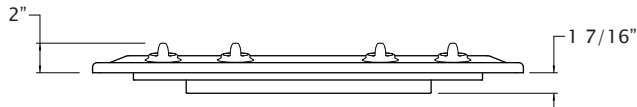

## 30" Retro Induction Cooktop

TOP VIEW

SIDE VIEW

FRONT VIEW

Dimensions	2"H x 29 3/4"W x 21 3/8"D
Electrical	240/ 208 VAC, 40 Amps
	Max Power: 7400 W