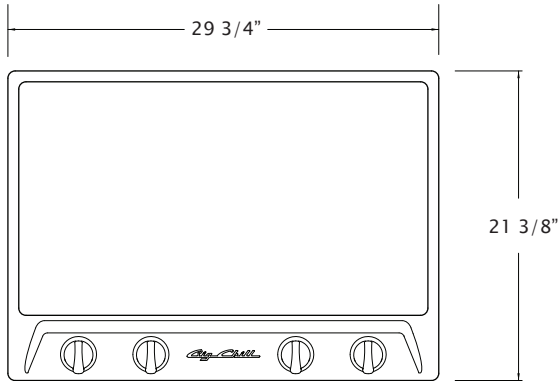

## 30" Retro Induction Cooktop

TOP VIEW

SIDE VIEW

FRONT VIEW

Dimensions	2"H x 29 3/4"W x 21 3/8"D
Electrical	240/ 208 VAC, 40 Amps
	Max Power: 7400 W

### FEATURES:

9 Heat Levels, Power Booster, Boils a gallon of water in under 5 minutes, Large 9" induction elements provide up to 3,700 watts of cooking power per zone, Available in 8 standard colors and 200 custom colors