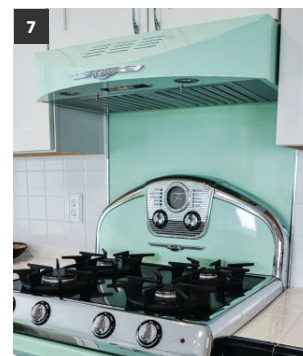

Blown Away

MULIFUNCTIONALITY IS KEY to many of the current products on the market, and nowhere is this more in prominent than in the appliance category. Ranges can now air fry and steam along with bake and broil; laundry products deliver allergy and sanitize options; and dishwashers scrub pots and clean delicate glassware in the same wash.

When it comes to ventilation, range hoods and bath fans that do more than clear the air is a given. In the kitchen, hoods react to what's cooking and adjust accordingly, and whisk away smoke, grease and other impurities. They can be operated remotely, react to voice commands and brightly illuminate what's happening on the cooking surface. In the bath, fans clear away odors and humidity, and eliminate mildew and germs while delivering a soothing light display.

And all fans are now used not only for whisking away impurities, smoke and odors, but are efficient monitors of home air quality, turning on automatically to keep the air circulating. With the current focus on health and wellness, the air quality in the home has never been more topical, and current ventilation products are delivering what's required.

On this and the next two pages, *KBDN* takes a look at some of the latest air-clearing products and their multiple features.

1. The new Classic Range hoods from **Fisher & Paykel** – available across the Classic Category colors of Red, Black, White and Stainless Steel – debut in 30" and 36" models with three fan speeds. The chimney hoods deliver 600 CFM maximum airflow offering edge-to-edge extraction, and include energy-efficient LED lighting for illumination of the cooking surface.
fisherpaykel.com