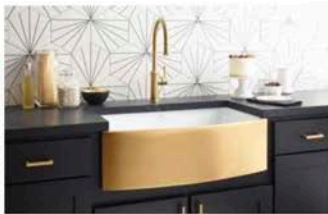

THE HUDSON COMPANY, PHOTO: LYNNE

BUILDING A BETTER KITCHEN FROM THE GROUND UP

RENOVATING OR STARTING ANEW—SEE WHAT'S TRENDING IN KITCHEN APPLIANCES, CABINETRY, SURFACES AND FIXTURES
PRODUCED BY MARY FITZGERALD