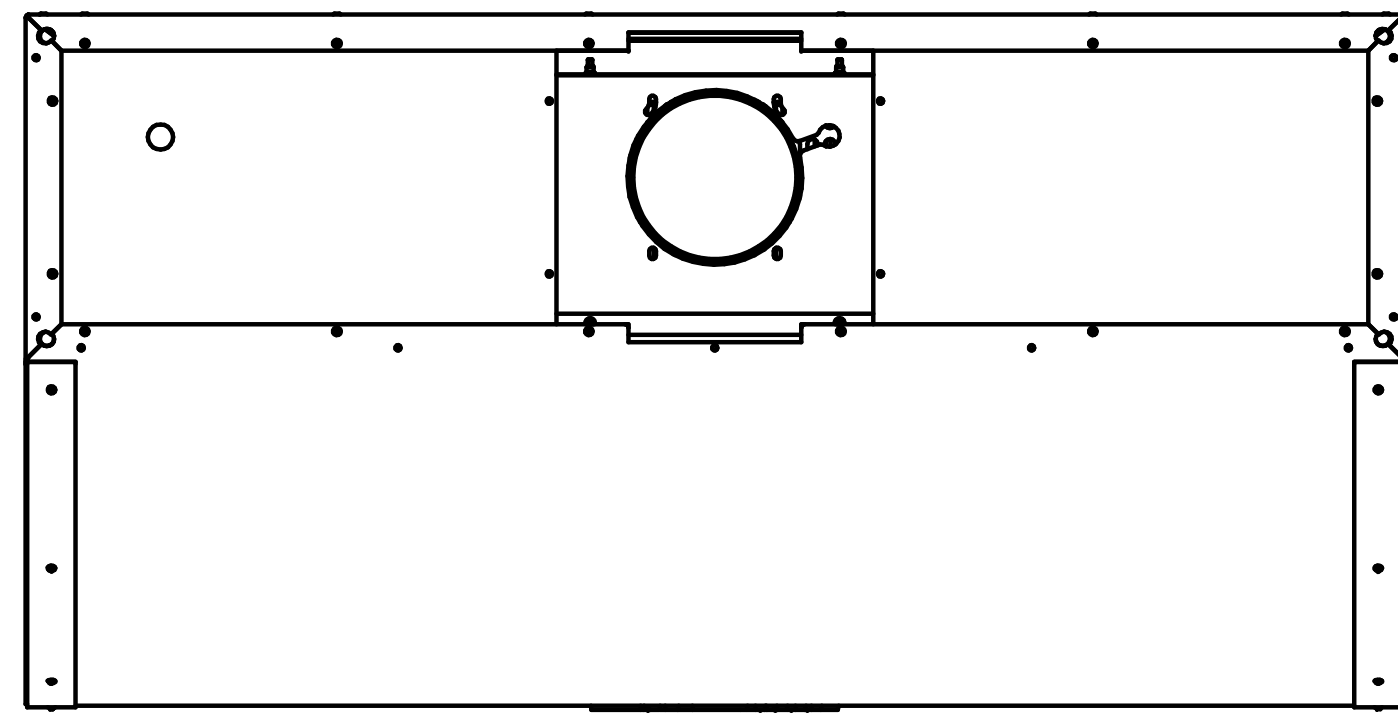

BIG CHILL HOOD DIMENSIONS, MODEL: BCRH4818L

NOTE:

- DIMENSIONS SHOWN IN [] ARE IN MILLIMETERS.
- ALL INCH DIMENSIONS HAVE BEEN ROUNDED TO 1/16".
- ALL MILLIMETER DIMENSIONS HAVE BEEN ROUNDED TO 1MM.
- SOME SMALL MANUFACTURING VARIATION IS NORMAL.

TOP DISCHARGE OPTION

REAR DISCHARGE OPTION