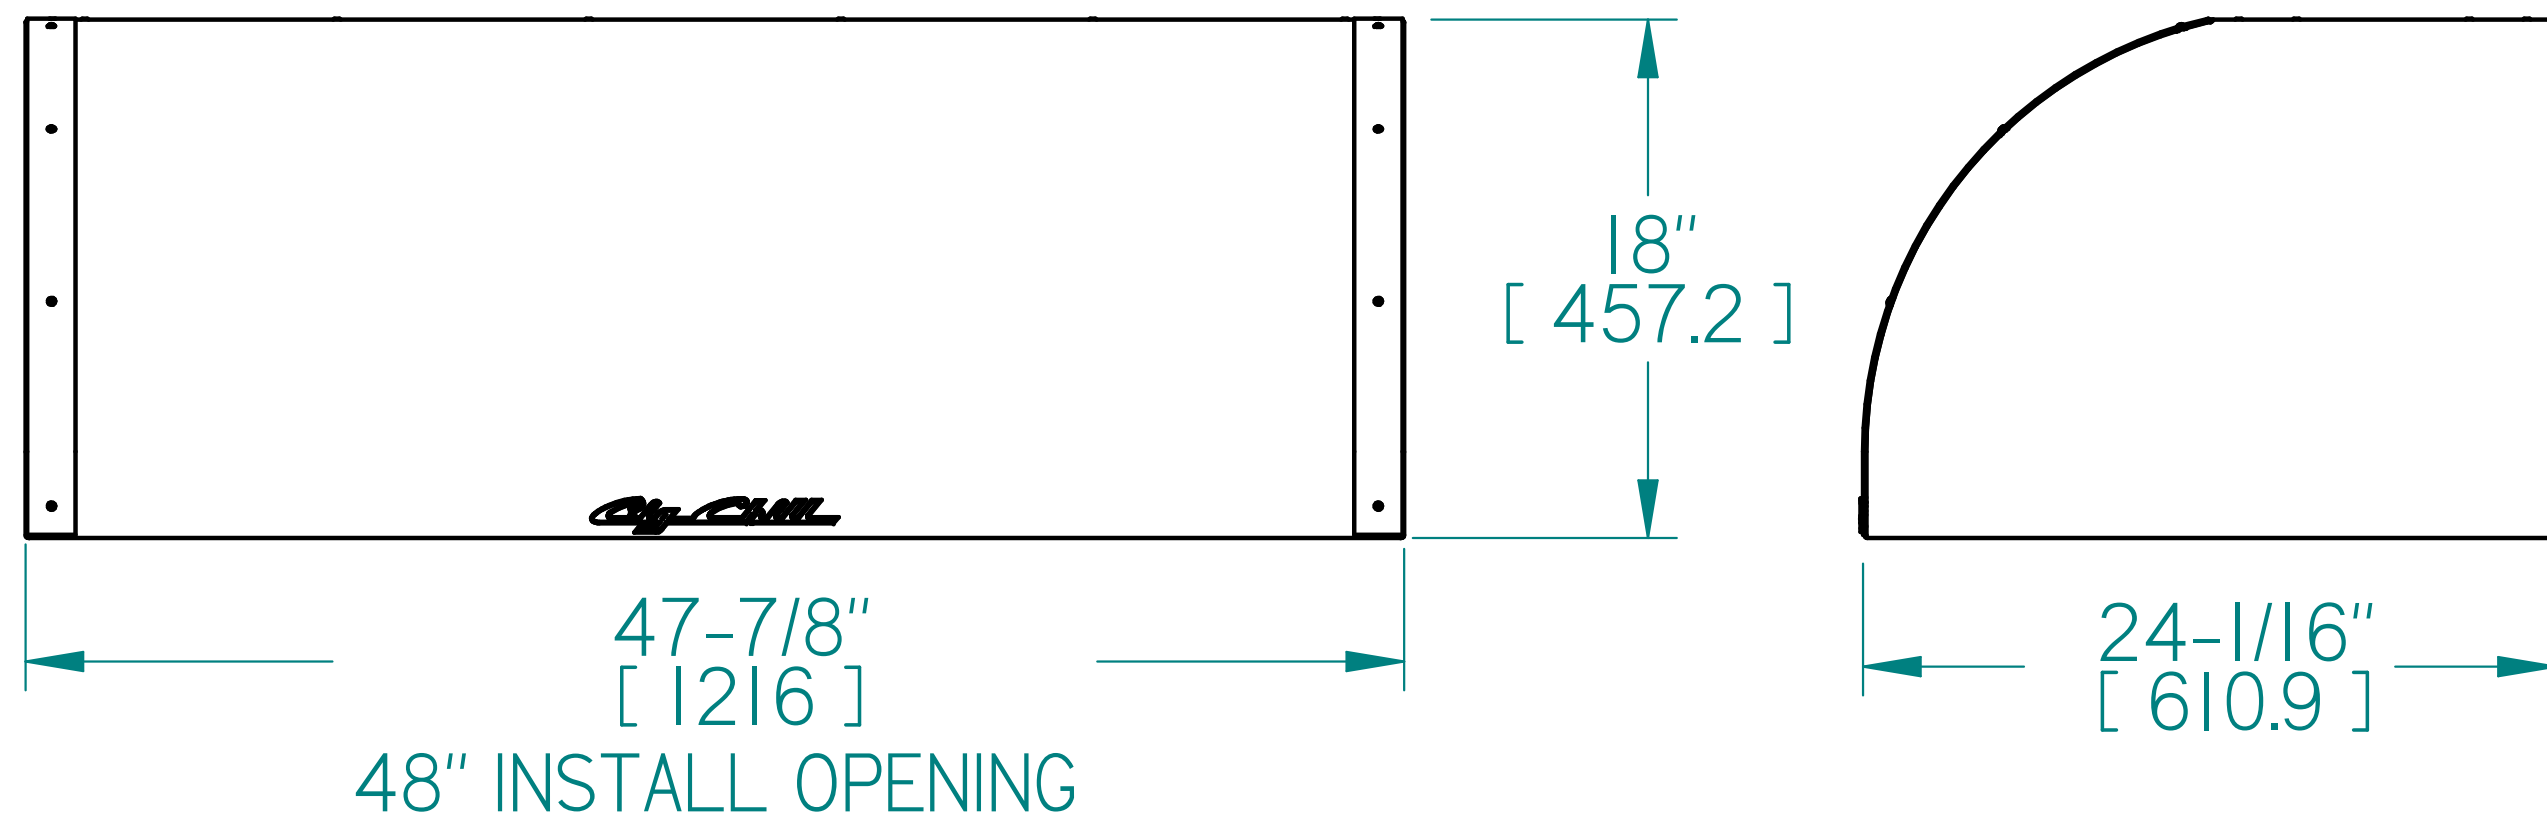

BIG CHILL HOOD DIMENSIONS, MODEL: BCRH4818L

NOTE:

- DIMENSIONS SHOWN IN [] ARE IN MILLIMETERS.
- ALL INCH DIMENSIONS HAVE BEEN ROUNDED TO 1/16".
- ALL MILLIMETER DIMENSIONS HAVE BEEN ROUNDED TO 1MM.
- SOME SMALL MANUFACTURING VARIATION IS NORMAL.

TOP DISCHARGE OPTION

REAR DISCHARGE OPTION