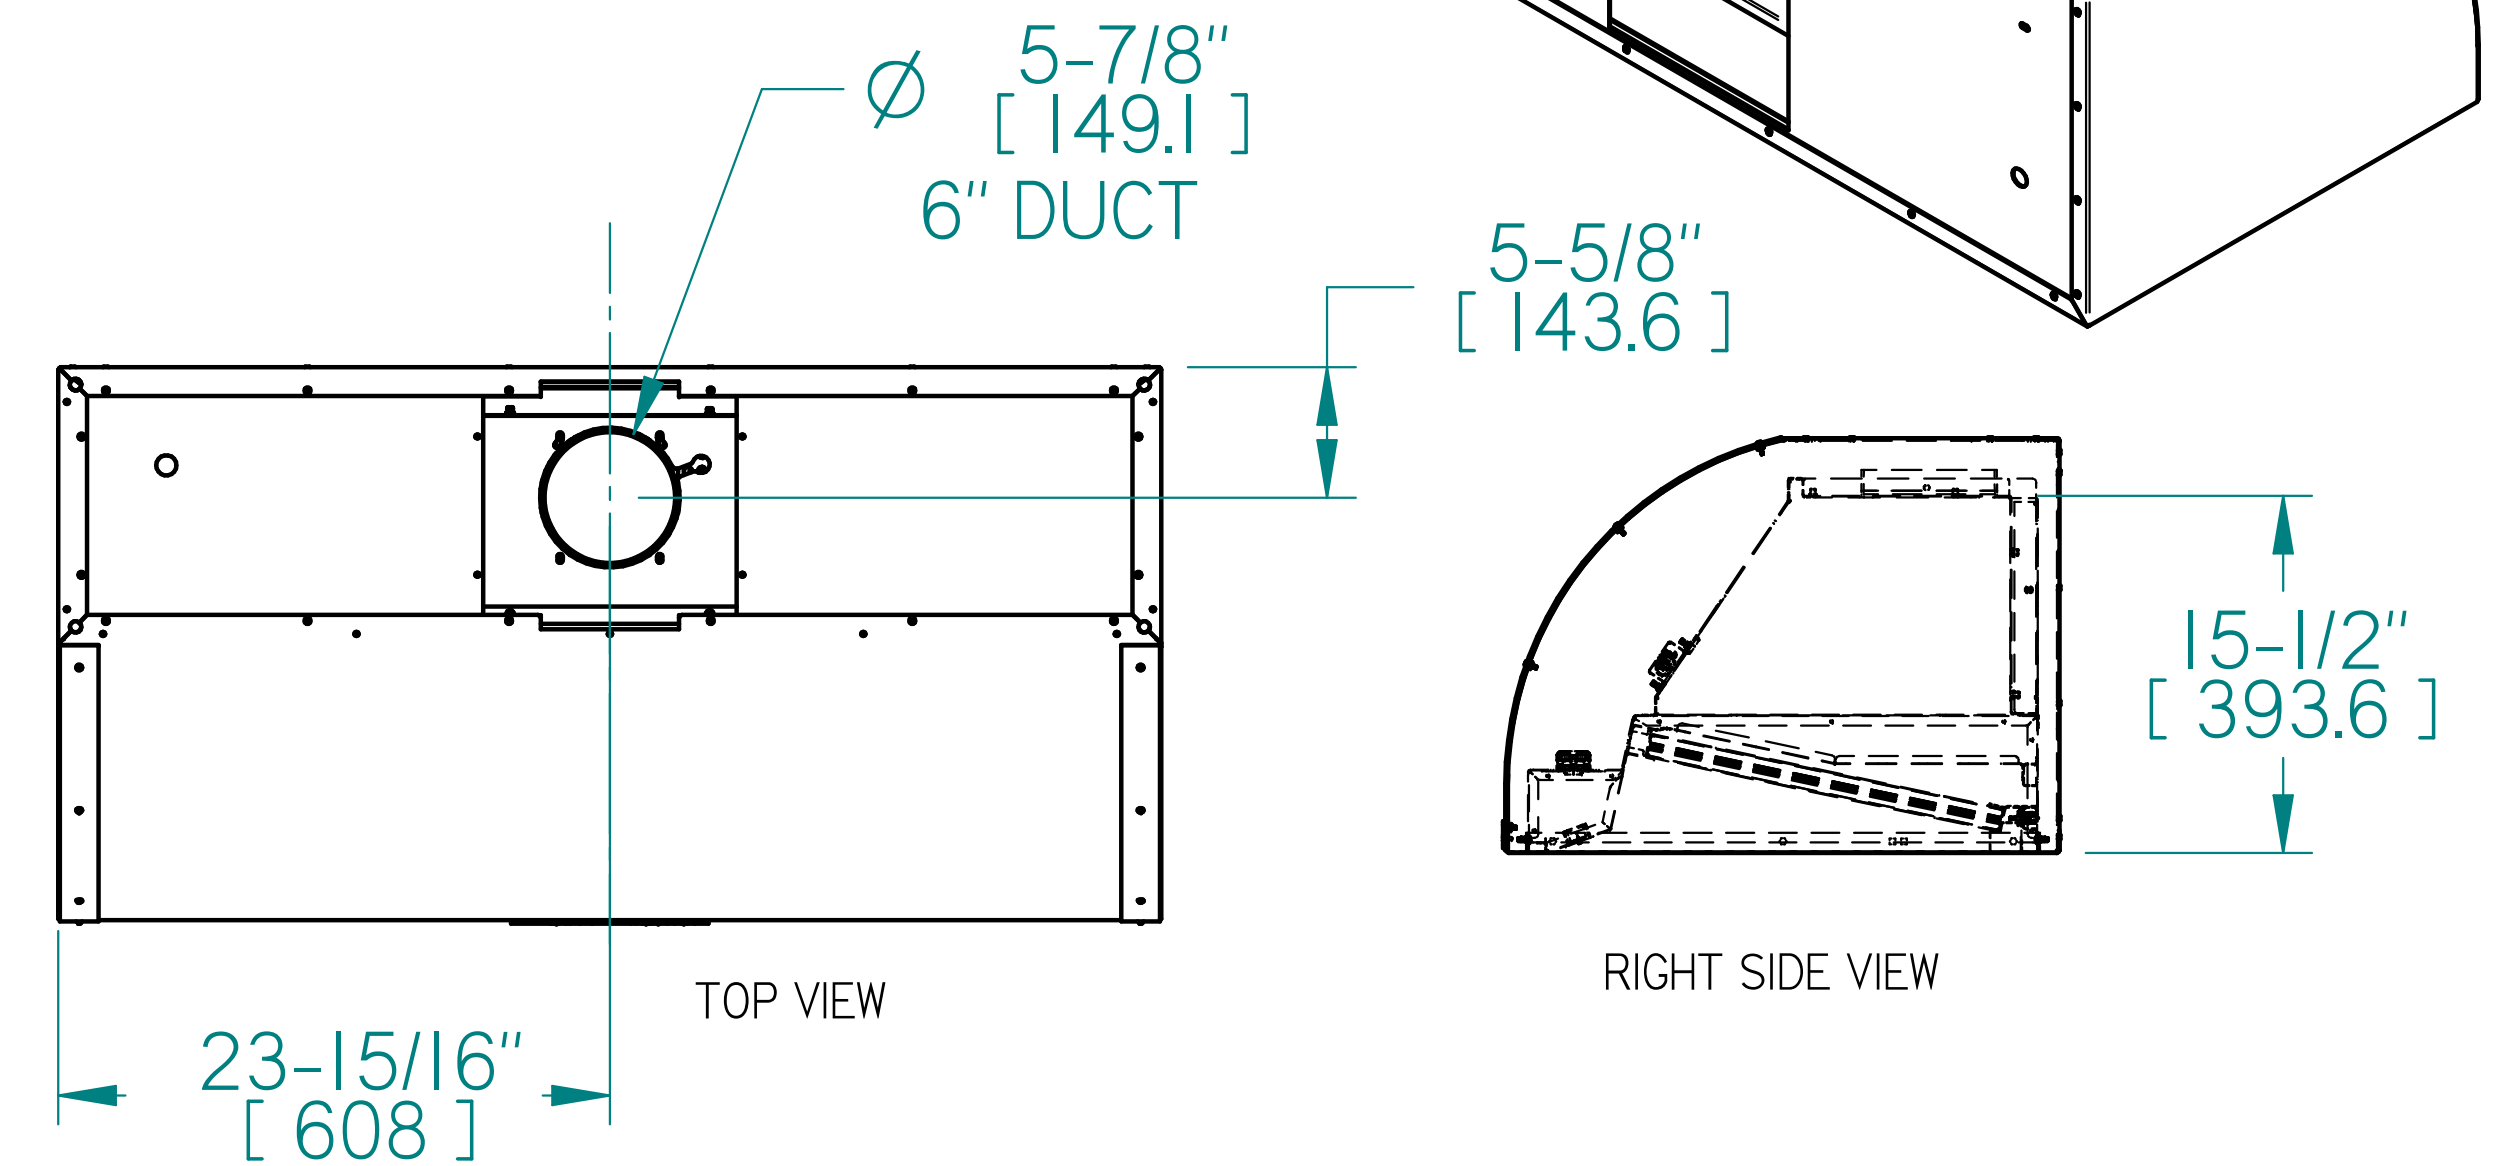

BIG CHILL HOOD DIMENSIONS, MODEL: BCRH4818L

NOTE:

- DIMENSIONS SHOWN IN [] ARE IN MILLIMETERS.
- ALL INCH DIMENSIONS HAVE BEEN ROUNDED TO 1/16".
- ALL MILLIMETER DIMENSIONS HAVE BEEN ROUNDED TO 1MM.
- SOME SMALL MANUFACTURING VARIATION IS NORMAL.

TOP DISCHARGE OPTION

REAR DISCHARGE OPTION