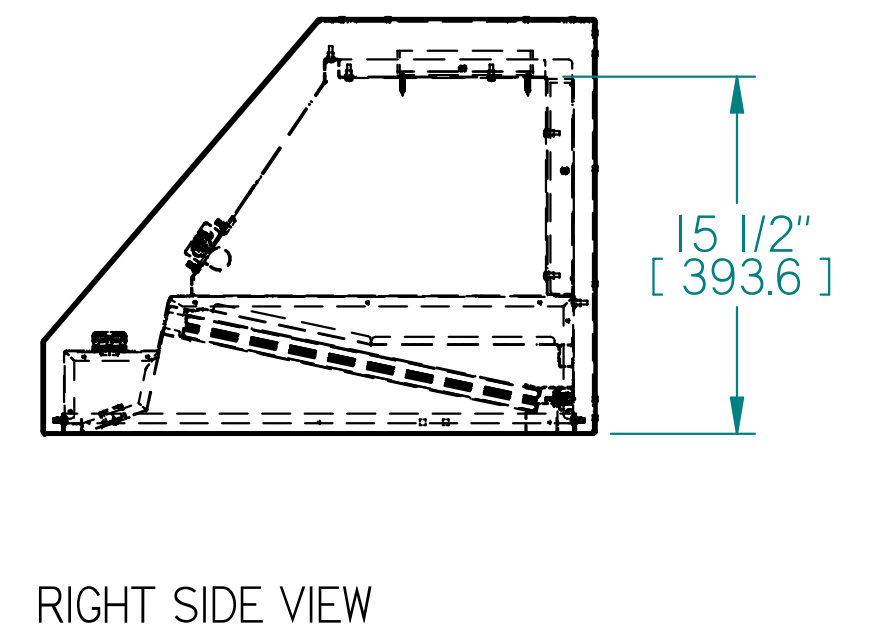

BIG CHILL HOOD DIMENSIONS, MODEL: BCPH4818L

NOTE:

- DIMENSIONS SHOWN IN [] ARE IN MILLIMETERS.
- ALL INCH DIMENSIONS HAVE BEEN ROUNDED TO 1/16".
- ALL MILLIMETER DIMENSIONS HAVE BEEN ROUNDED TO 1MM.
- SOME SMALL MANUFACTURING VARIATION IS NORMAL.

TOP DISCHARGE OPTION

REAR DISCHARGE OPTION