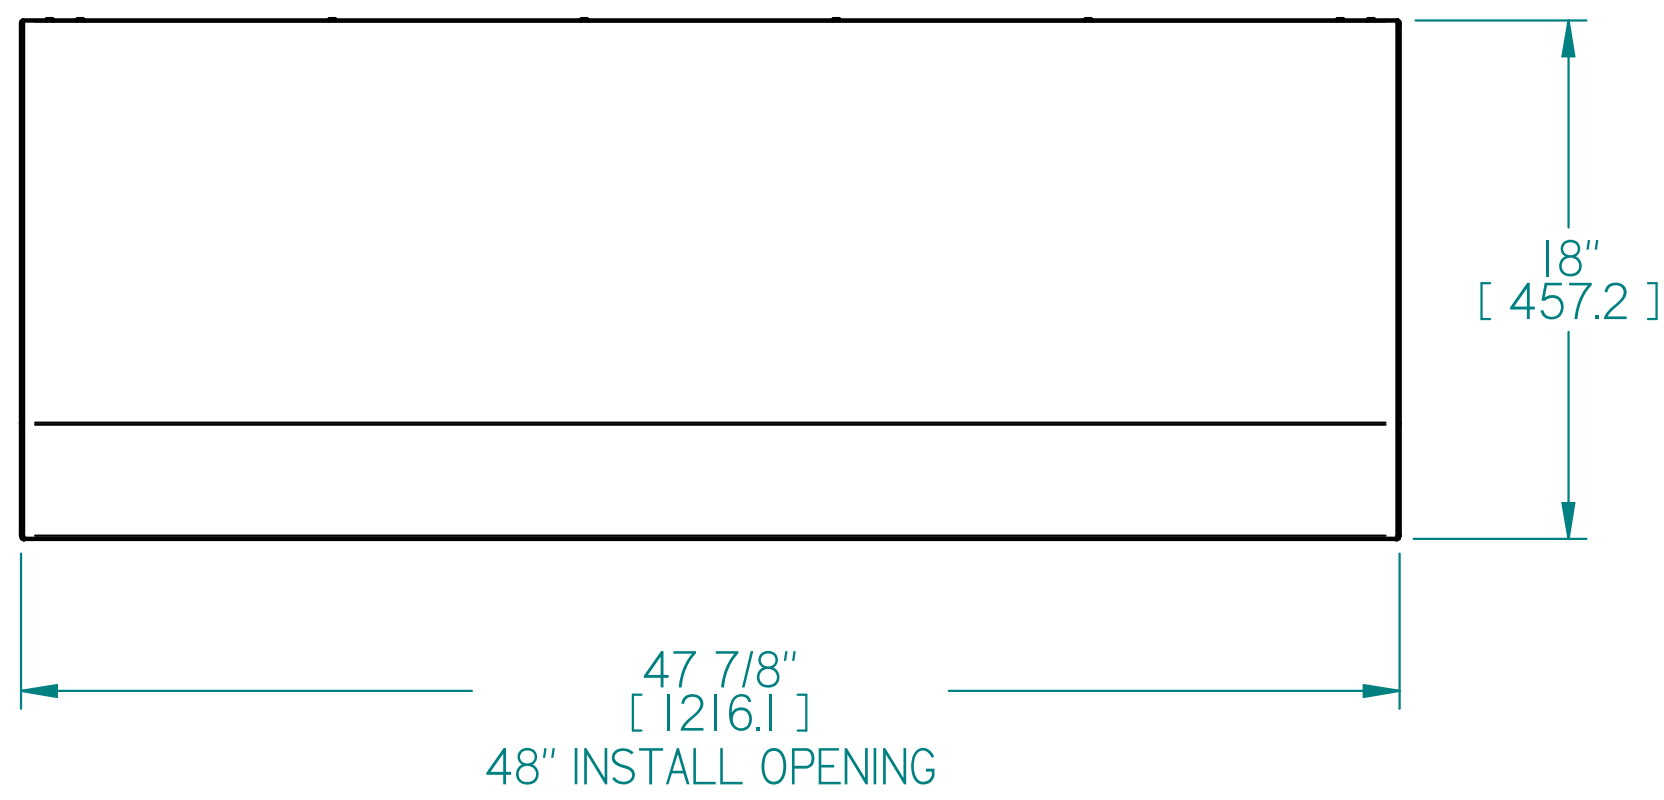

BIG CHILL HOOD DIMENSIONS, MODEL: BCPH4818L

NOTE:

- DIMENSIONS SHOWN IN [] ARE IN MILLIMETERS.
- ALL INCH DIMENSIONS HAVE BEEN ROUNDED TO 1/16".
- ALL MILLIMETER DIMENSIONS HAVE BEEN ROUNDED TO 1MM.
- SOME SMALL MANUFACTURING VARIATION IS NORMAL.

TOP DISCHARGE OPTION

REAR DISCHARGE OPTION