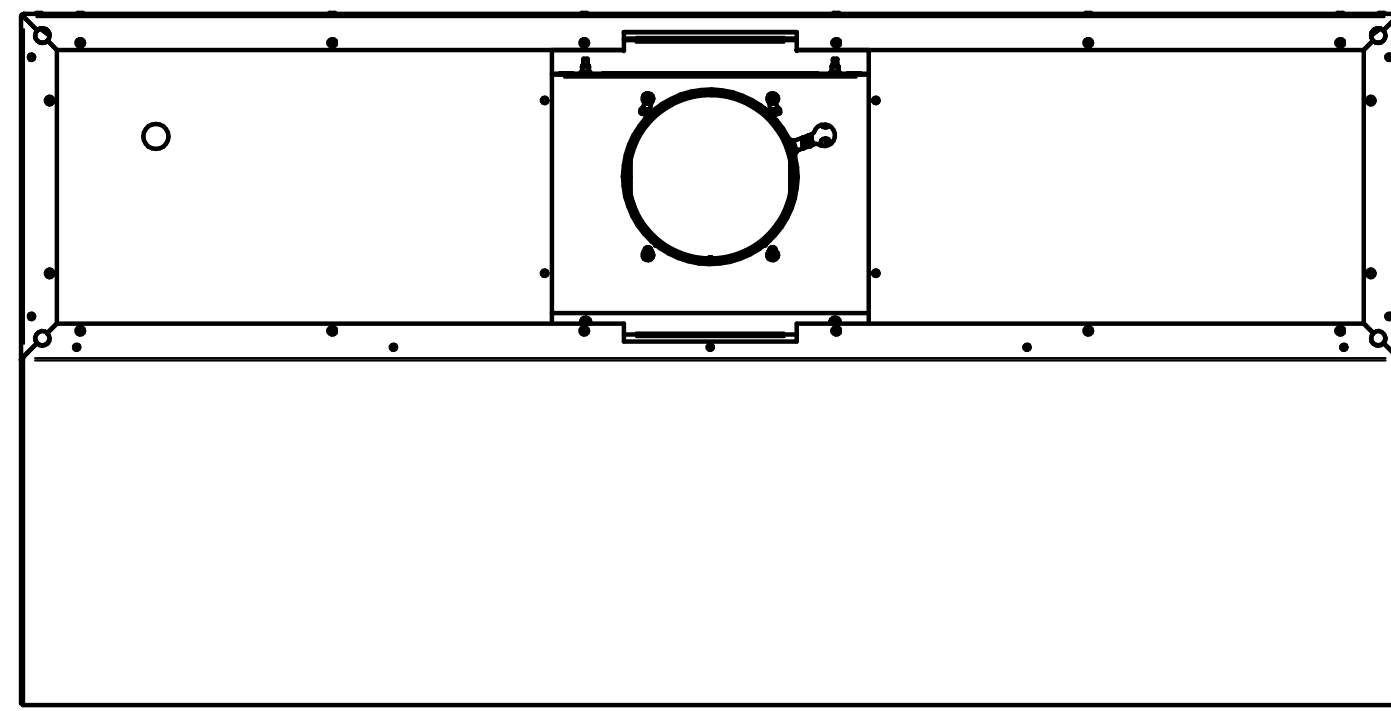

BIG CHILL HOOD DIMENSIONS, MODEL: BCPH4818L

NOTE:

- DIMENSIONS SHOWN IN [] ARE IN MILLIMETERS.
- ALL INCH DIMENSIONS HAVE BEEN ROUNDED TO 1/16".
- ALL MILLIMETER DIMENSIONS HAVE BEEN ROUNDED TO 1MM.
- SOME SMALL MANUFACTURING VARIATION IS NORMAL.

TOP DISCHARGE OPTION

REAR DISCHARGE OPTION