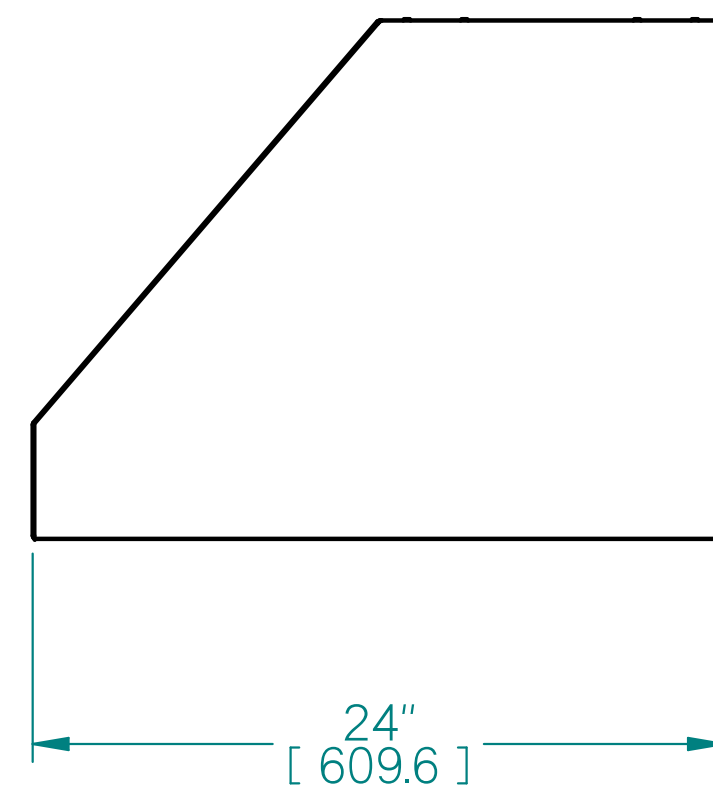

BIG CHILL HOOD DIMENSIONS, MODEL: BCPH4818L

NOTE:

- DIMENSIONS SHOWN IN [] ARE IN MILLIMETERS.
- ALL INCH DIMENSIONS HAVE BEEN ROUNDED TO 1/16".
- ALL MILLIMETER DIMENSIONS HAVE BEEN ROUNDED TO 1MM.
- SOME SMALL MANUFACTURING VARIATION IS NORMAL.