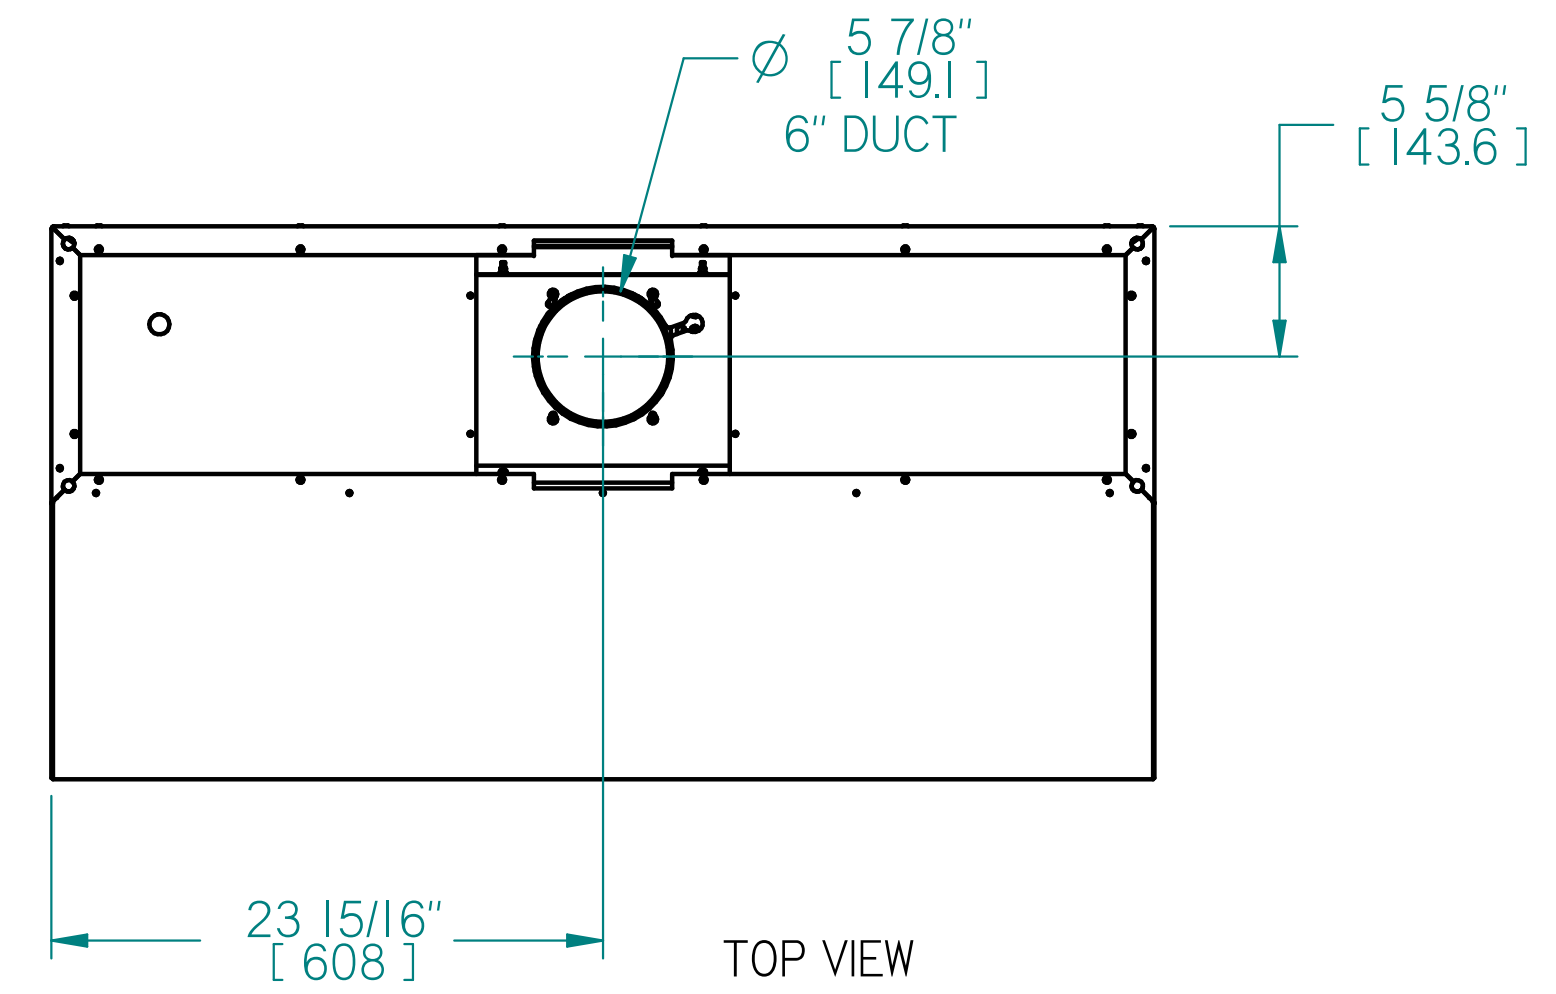

BIG CHILL HOOD DIMENSIONS, MODEL: BCPH4818L

NOTE:

- DIMENSIONS SHOWN IN [] ARE IN MILLIMETERS.
- ALL INCH DIMENSIONS HAVE BEEN ROUNDED TO 1/16".
- ALL MILLIMETER DIMENSIONS HAVE BEEN ROUNDED TO 1MM.
- SOME SMALL MANUFACTURING VARIATION IS NORMAL.

TOP DISCHARGE OPTION

REAR DISCHARGE OPTION