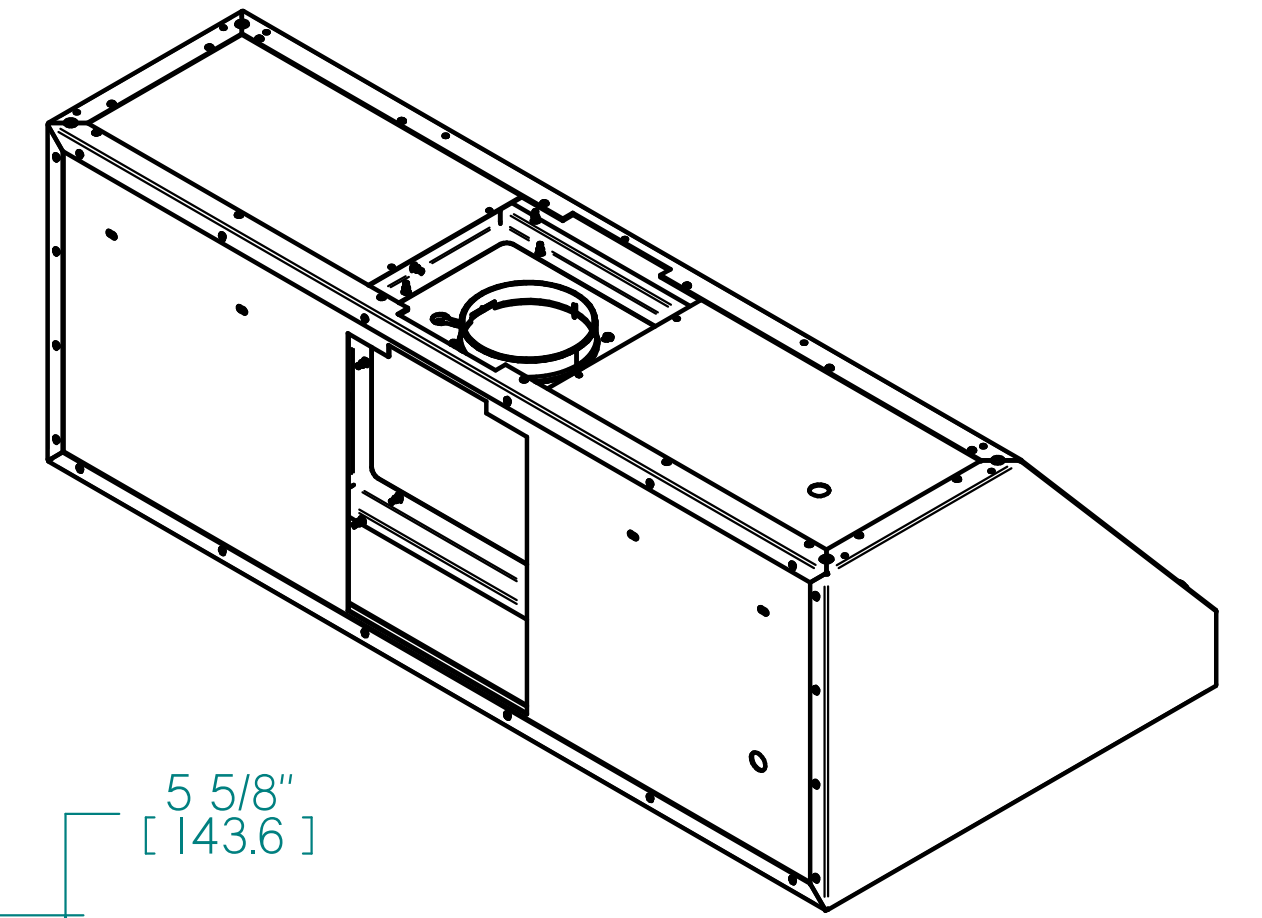

BIG CHILL HOOD DIMENSIONS, MODEL: BCPH4818L

NOTE:

- DIMENSIONS SHOWN IN [] ARE IN MILLIMETERS.
- ALL INCH DIMENSIONS HAVE BEEN ROUNDED TO 1/16".
- ALL MILLIMETER DIMENSIONS HAVE BEEN ROUNDED TO 1MM.
- SOME SMALL MANUFACTURING VARIATION IS NORMAL.

TOP DISCHARGE OPTION

REAR DISCHARGE OPTION