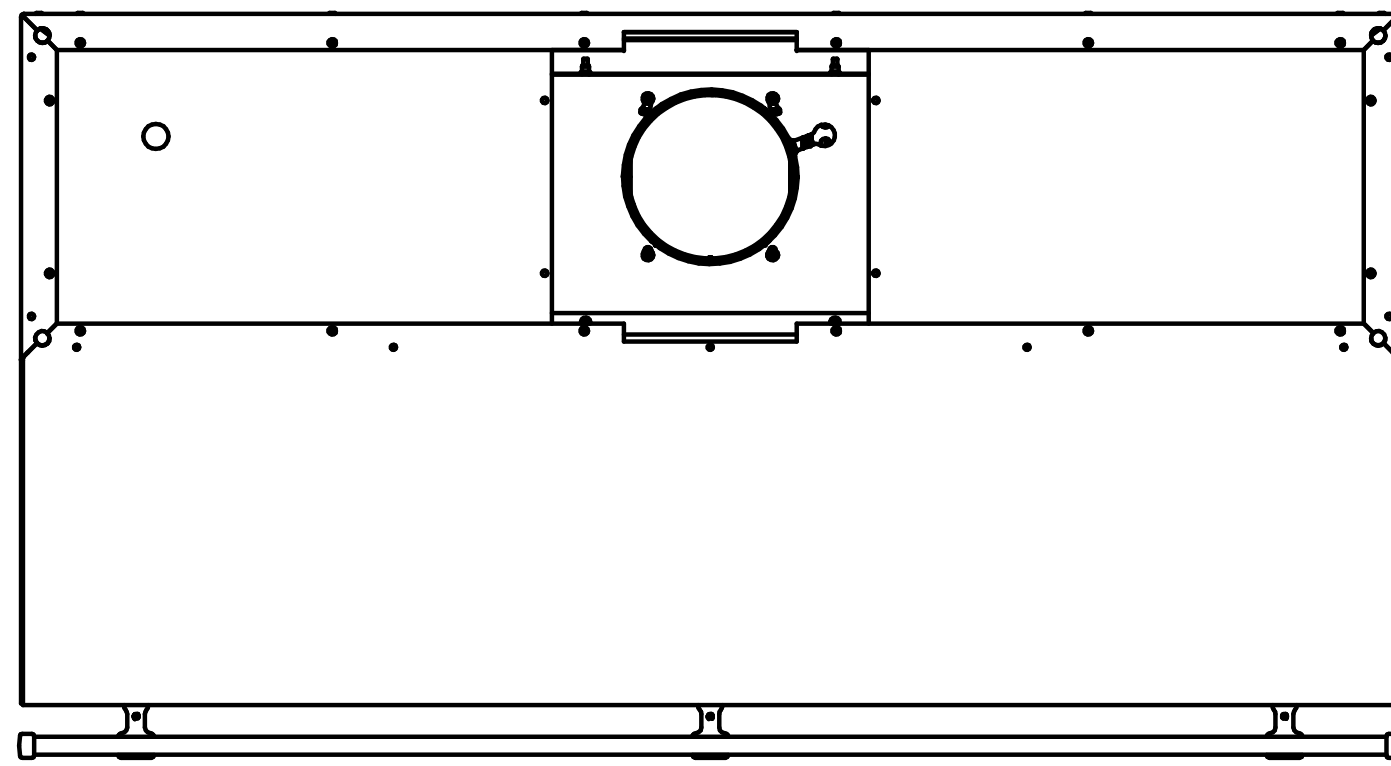

# BIG CHILL HOOD DIMENSIONS, MODEL: BCCH4818L

## TOP DISCHARGE OPTION

RIGHT SIDE VIEW

## REAR DISCHARGE OPTION

RIGHT SIDE VIEW

### NOTE:

- DIMENSIONS SHOWN IN [ ] ARE IN MILLIMETERS.
- ALL INCH DIMENSIONS HAVE BEEN ROUNDED TO 1/16".
- ALL MILLIMETER DIMENSIONS HAVE BEEN ROUNDED TO 1MM.
- SOME SMALL MANUFACTURING VARIATION IS NORMAL.