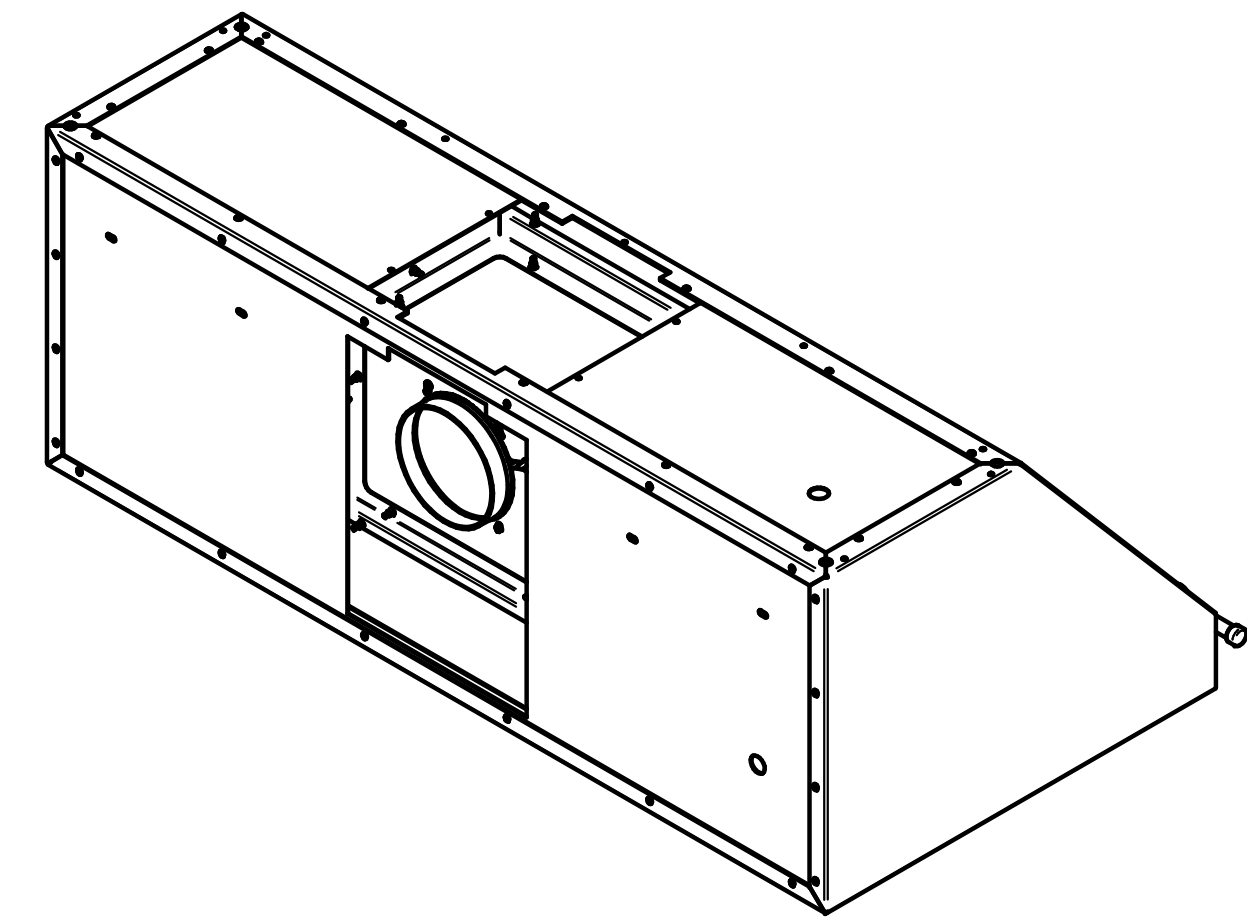

# BIG CHILL HOOD DIMENSIONS, MODEL: BCCH4818L

## TOP DISCHARGE OPTION

RIGHT SIDE VIEW

## REAR DISCHARGE OPTION

RIGHT SIDE VIEW