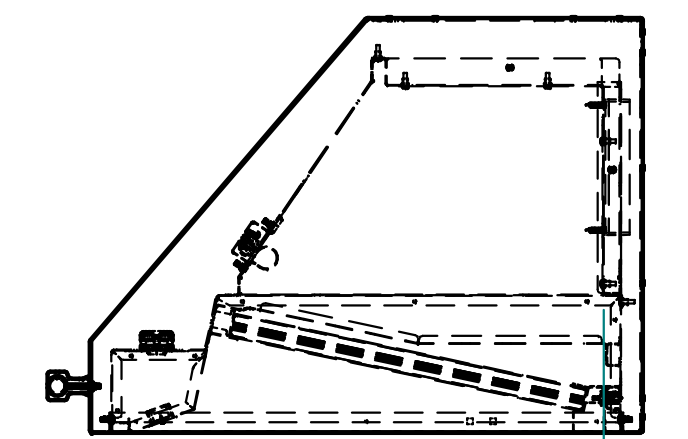

# BIG CHILL HOOD DIMENSIONS, MODEL: BCCH4818L

## TOP DISCHARGE OPTION

RIGHT SIDE VIEW

## REAR DISCHARGE OPTION

RIGHT SIDE VIEW

### NOTE:

- DIMENSIONS SHOWN IN [ ] ARE IN MILLIMETERS.
- ALL INCH DIMENSIONS HAVE BEEN ROUNDED TO 1/16".
- ALL MILLIMETER DIMENSIONS HAVE BEEN ROUNDED TO 1MM.
- SOME SMALL MANUFACTURING VARIATION IS NORMAL.