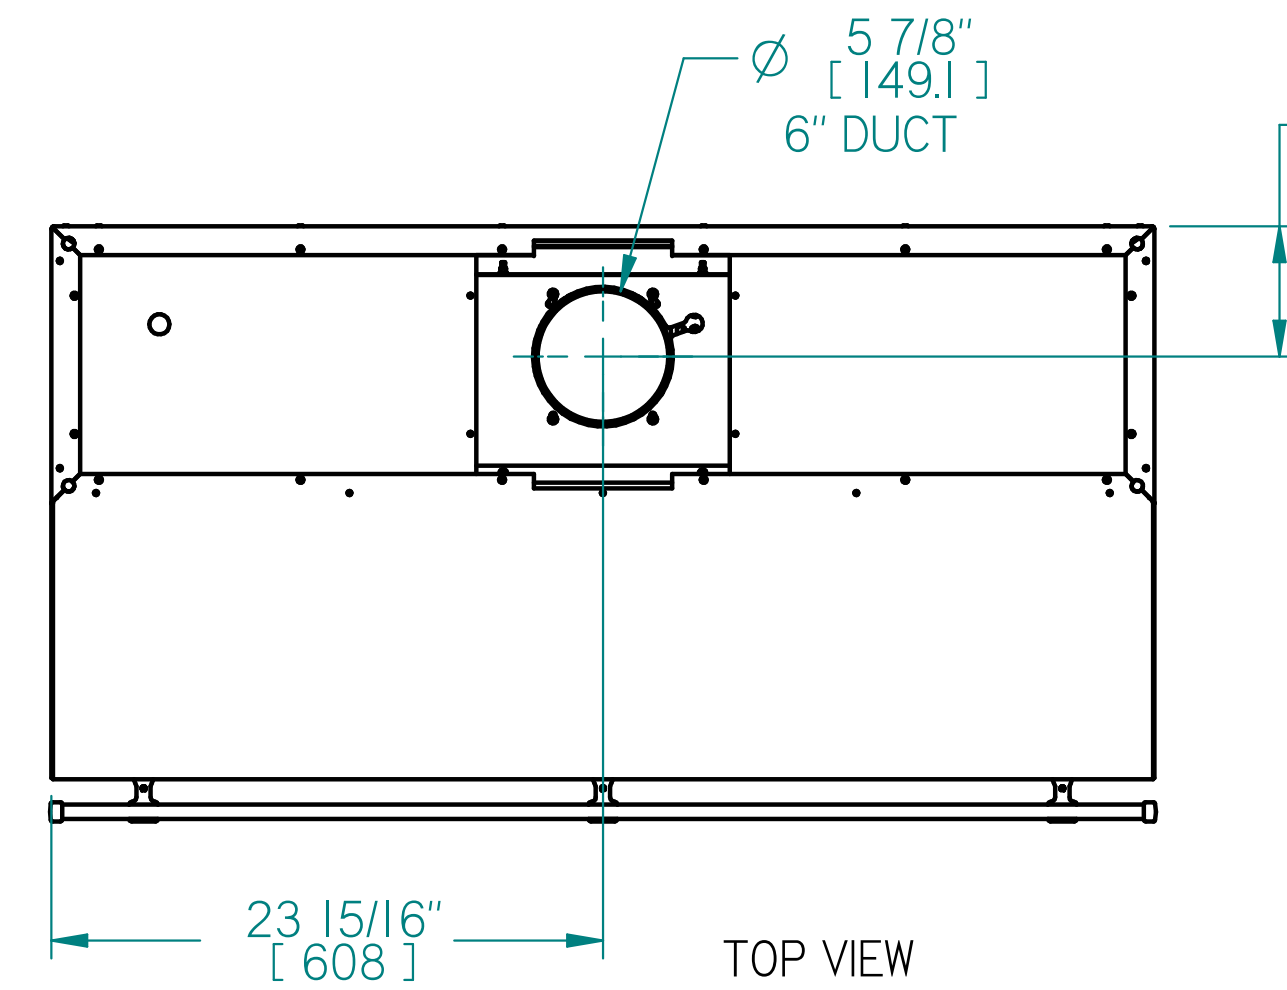

# BIG CHILL HOOD DIMENSIONS, MODEL: BCCH4818L

## TOP DISCHARGE OPTION

RIGHT SIDE VIEW

## REAR DISCHARGE OPTION

RIGHT SIDE VIEW

### NOTE:

- DIMENSIONS SHOWN IN [ ] ARE IN MILLIMETERS.
- ALL INCH DIMENSIONS HAVE BEEN ROUNDED TO 1/16".
- ALL MILLIMETER DIMENSIONS HAVE BEEN ROUNDED TO 1MM.
- SOME SMALL MANUFACTURING VARIATION IS NORMAL.