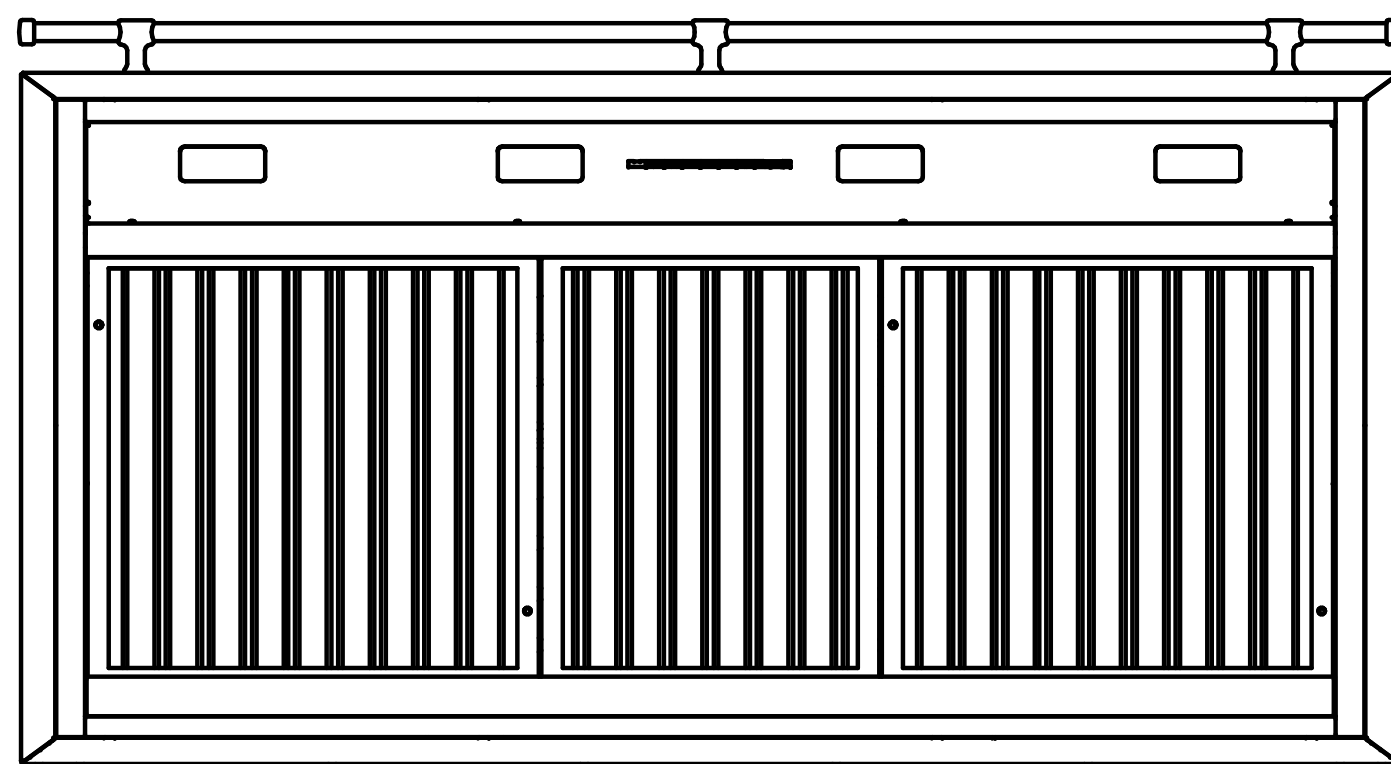

# BIG CHILL HOOD DIMENSIONS, MODEL: BCCH4818L

## TOP DISCHARGE OPTION

RIGHT SIDE VIEW

## REAR DISCHARGE OPTION

RIGHT SIDE VIEW

### NOTE:

- DIMENSIONS SHOWN IN [ ] ARE IN MILLIMETERS.
- ALL INCH DIMENSIONS HAVE BEEN ROUNDED TO 1/16".
- ALL MILLIMETER DIMENSIONS HAVE BEEN ROUNDED TO 1MM.
- SOME SMALL MANUFACTURING VARIATION IS NORMAL.