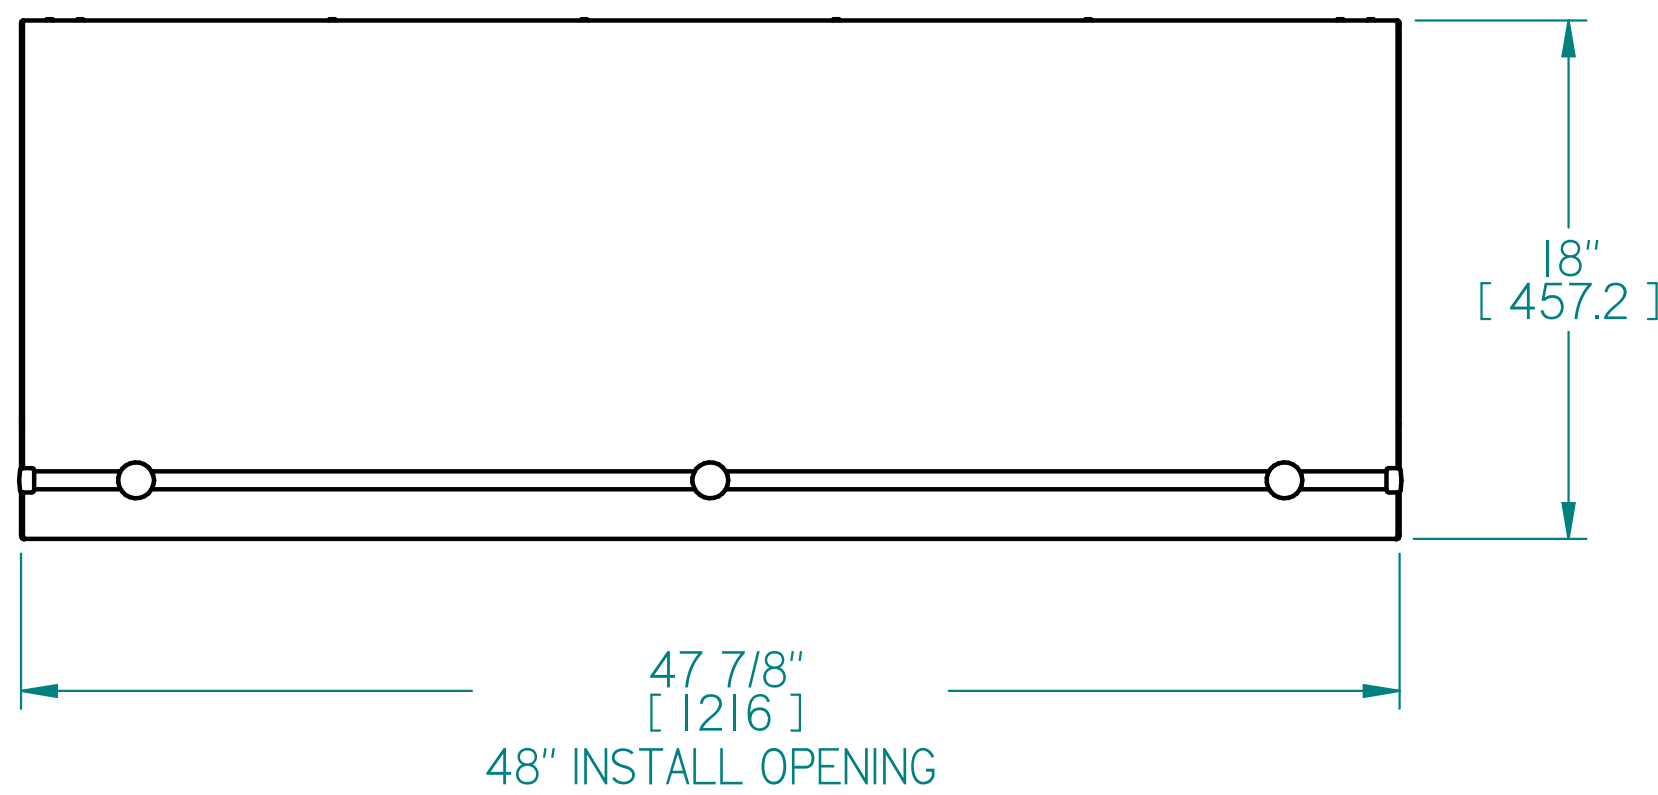

# BIG CHILL HOOD DIMENSIONS, MODEL: BCCH4818L

## TOP DISCHARGE OPTION

RIGHT SIDE VIEW

## REAR DISCHARGE OPTION

RIGHT SIDE VIEW

### NOTE:

- DIMENSIONS SHOWN IN [ ] ARE IN MILLIMETERS.
- ALL INCH DIMENSIONS HAVE BEEN ROUNDED TO 1/16".
- ALL MILLIMETER DIMENSIONS HAVE BEEN ROUNDED TO 1MM.
- SOME SMALL MANUFACTURING VARIATION IS NORMAL.