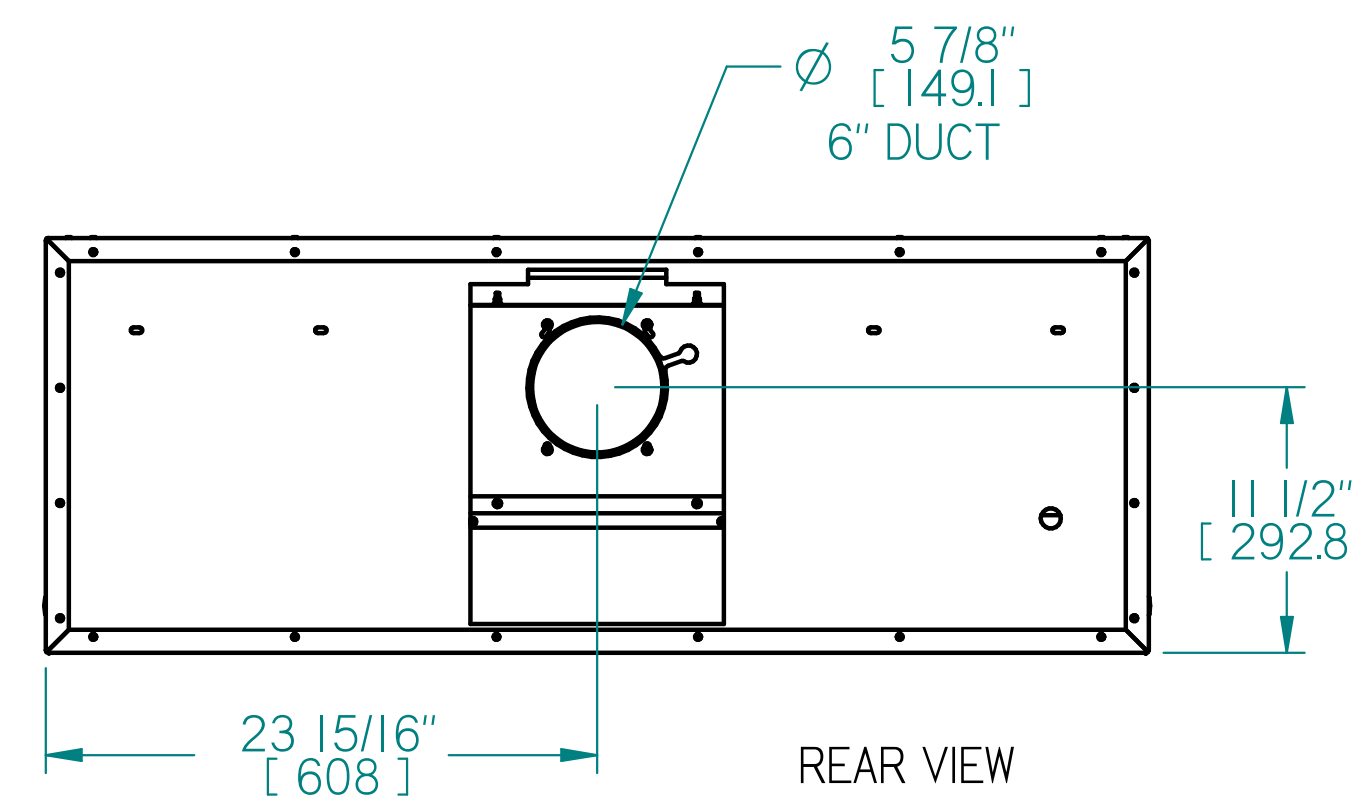

# BIG CHILL HOOD DIMENSIONS, MODEL: BCCH4818L

## TOP DISCHARGE OPTION

RIGHT SIDE VIEW

## REAR DISCHARGE OPTION

RIGHT SIDE VIEW

### NOTE:

- DIMENSIONS SHOWN IN [ ] ARE IN MILLIMETERS.
- ALL INCH DIMENSIONS HAVE BEEN ROUNDED TO 1/16".
- ALL MILLIMETER DIMENSIONS HAVE BEEN ROUNDED TO 1MM.
- SOME SMALL MANUFACTURING VARIATION IS NORMAL.