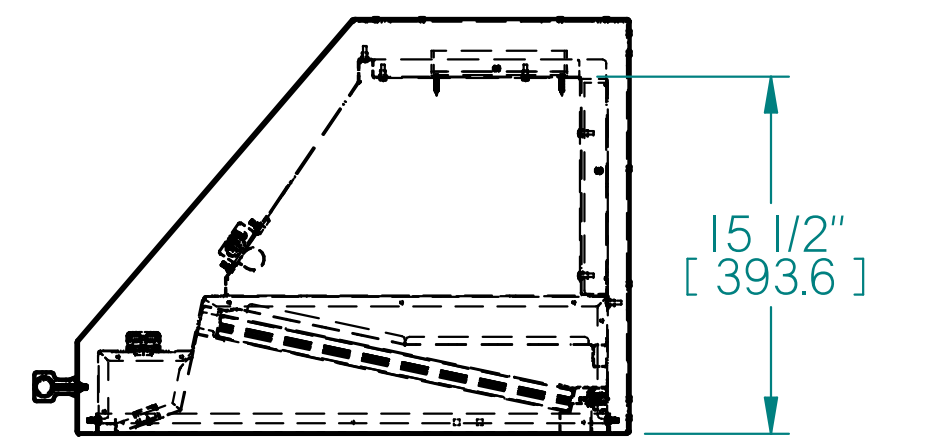

# BIG CHILL HOOD DIMENSIONS, MODEL: BCCH4818L

## TOP DISCHARGE OPTION

RIGHT SIDE VIEW

## REAR DISCHARGE OPTION

RIGHT SIDE VIEW

### NOTE:

- DIMENSIONS SHOWN IN [ ] ARE IN MILLIMETERS.
- ALL INCH DIMENSIONS HAVE BEEN ROUNDED TO 1/16".
- ALL MILLIMETER DIMENSIONS HAVE BEEN ROUNDED TO 1MM.
- SOME SMALL MANUFACTURING VARIATION IS NORMAL.