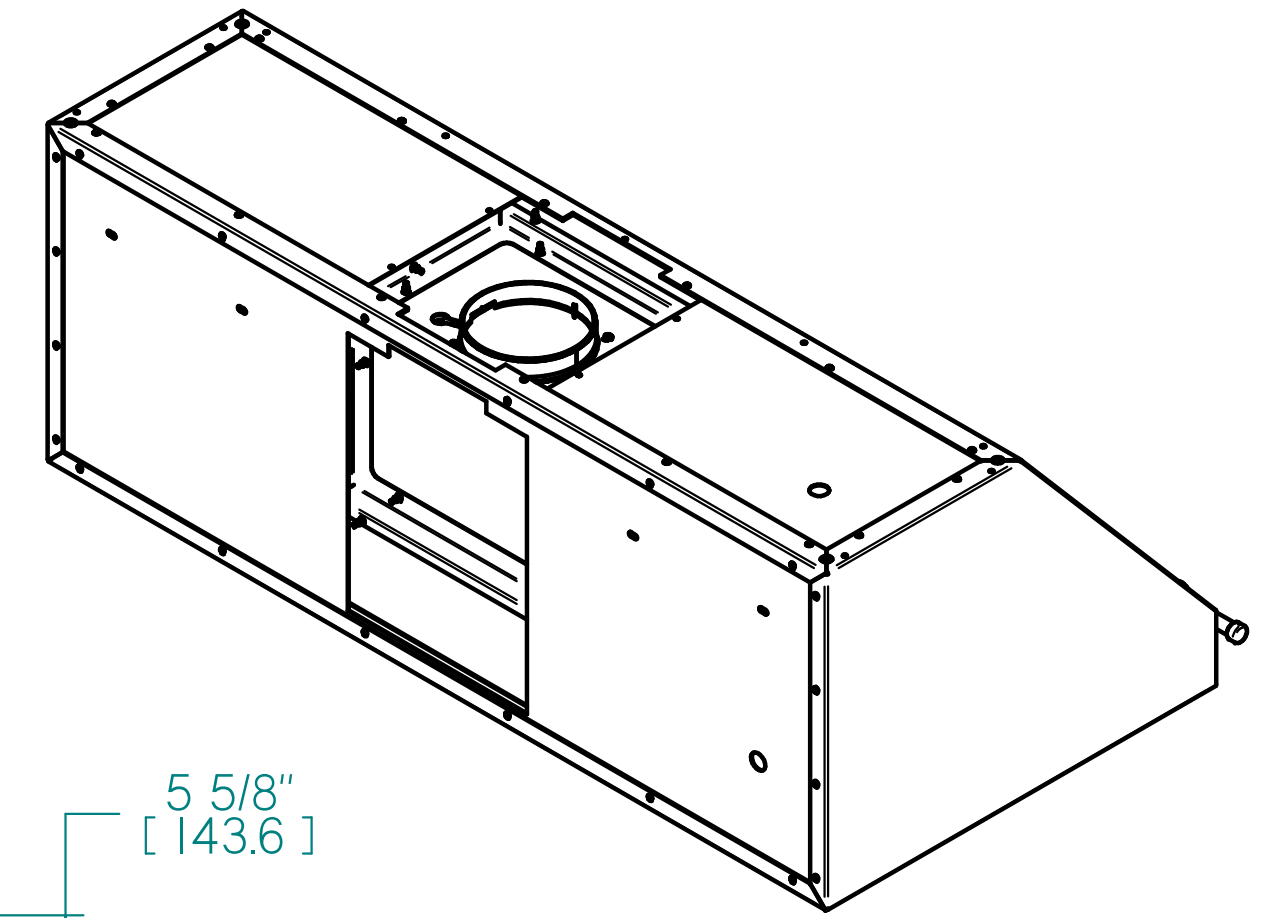

# BIG CHILL HOOD DIMENSIONS, MODEL: BCCH4818L

## TOP DISCHARGE OPTION

RIGHT SIDE VIEW

## REAR DISCHARGE OPTION

RIGHT SIDE VIEW

### NOTE:

- DIMENSIONS SHOWN IN [ ] ARE IN MILLIMETERS.
- ALL INCH DIMENSIONS HAVE BEEN ROUNDED TO 1/16".
- ALL MILLIMETER DIMENSIONS HAVE BEEN ROUNDED TO 1MM.
- SOME SMALL MANUFACTURING VARIATION IS NORMAL.