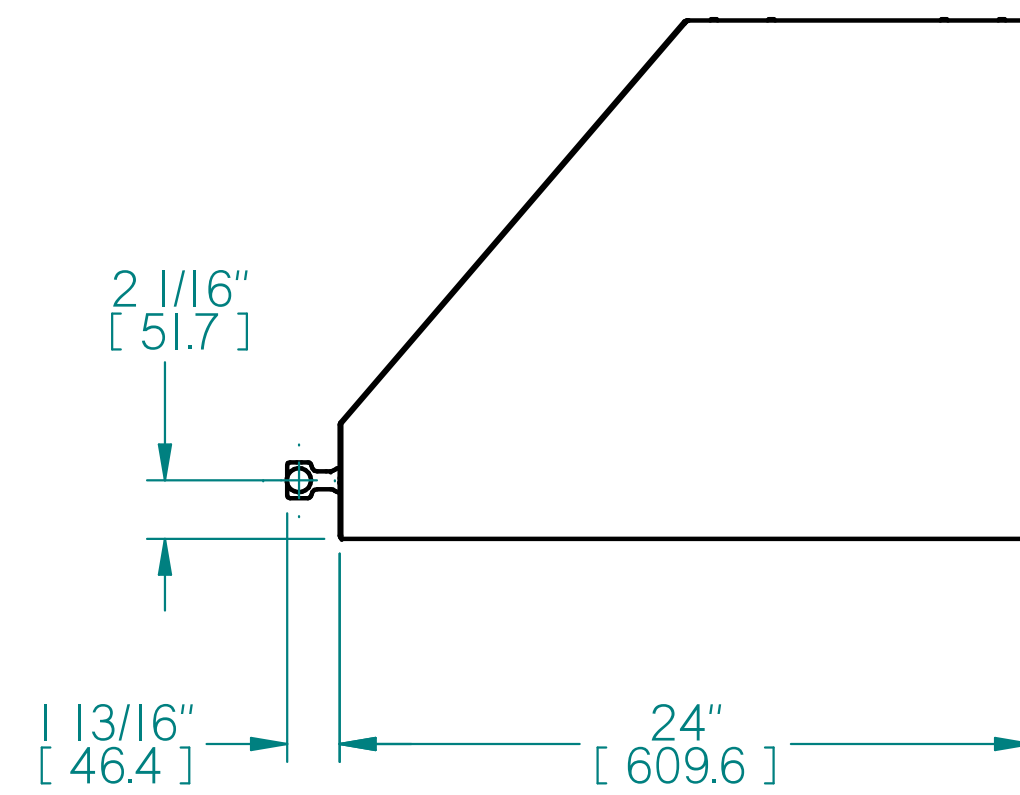

# BIG CHILL HOOD DIMENSIONS, MODEL: BCCH4818L

## TOP DISCHARGE OPTION

RIGHT SIDE VIEW

## REAR DISCHARGE OPTION

RIGHT SIDE VIEW

### NOTE:

- DIMENSIONS SHOWN IN [ ] ARE IN MILLIMETERS.
- ALL INCH DIMENSIONS HAVE BEEN ROUNDED TO 1/16".
- ALL MILLIMETER DIMENSIONS HAVE BEEN ROUNDED TO 1MM.
- SOME SMALL MANUFACTURING VARIATION IS NORMAL.