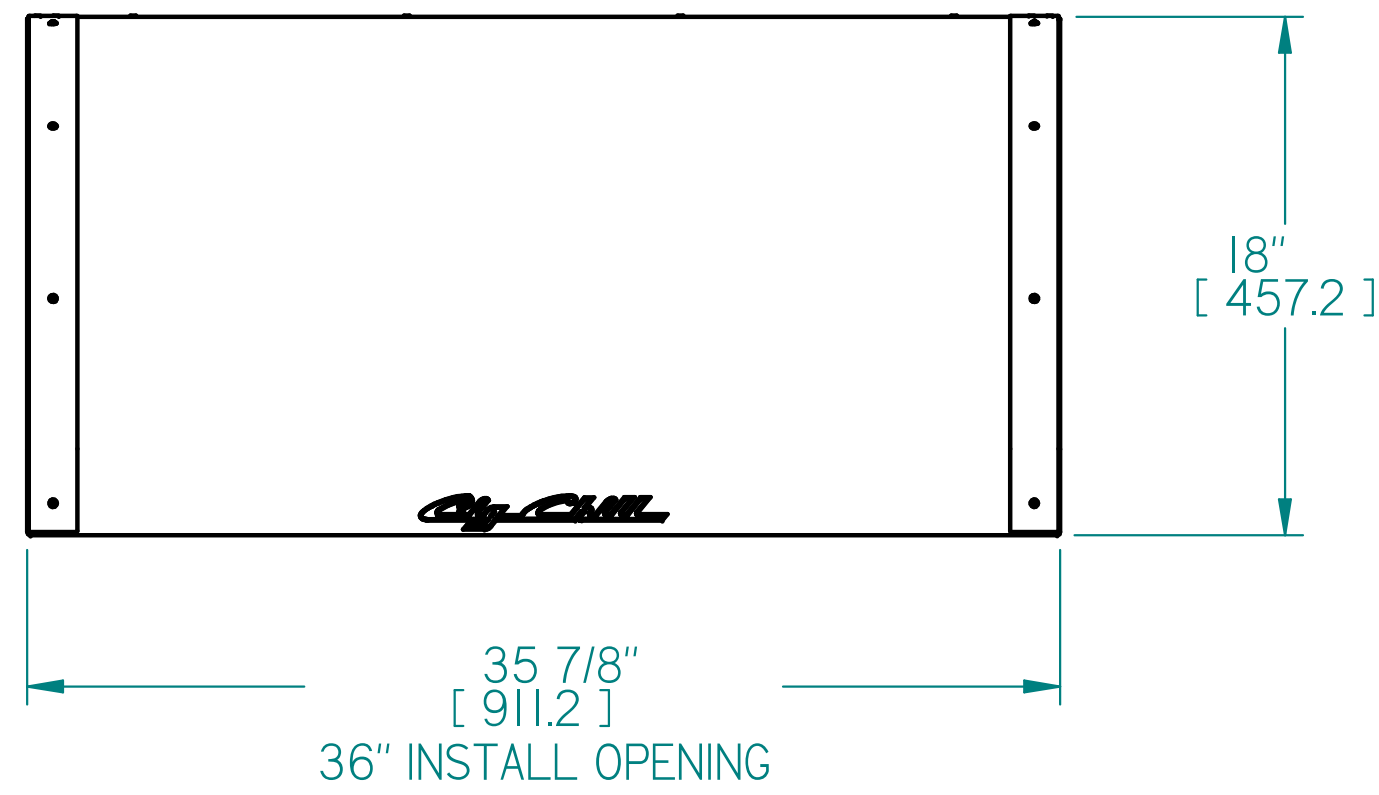

BIG CHILL HOOD DIMENSIONS, MODEL: BCRH3618L

NOTE:

- DIMENSIONS SHOWN IN [] ARE IN MILLIMETERS.
- ALL INCH DIMENSIONS HAVE BEEN ROUNDED TO 1/16".
- ALL MILLIMETER DIMENSIONS HAVE BEEN ROUNDED TO 1MM.
- SOME SMALL MANUFACTURING VARIATION IS NORMAL.

TOP DISCHARGE OPTION

REAR DISCHARGE OPTION