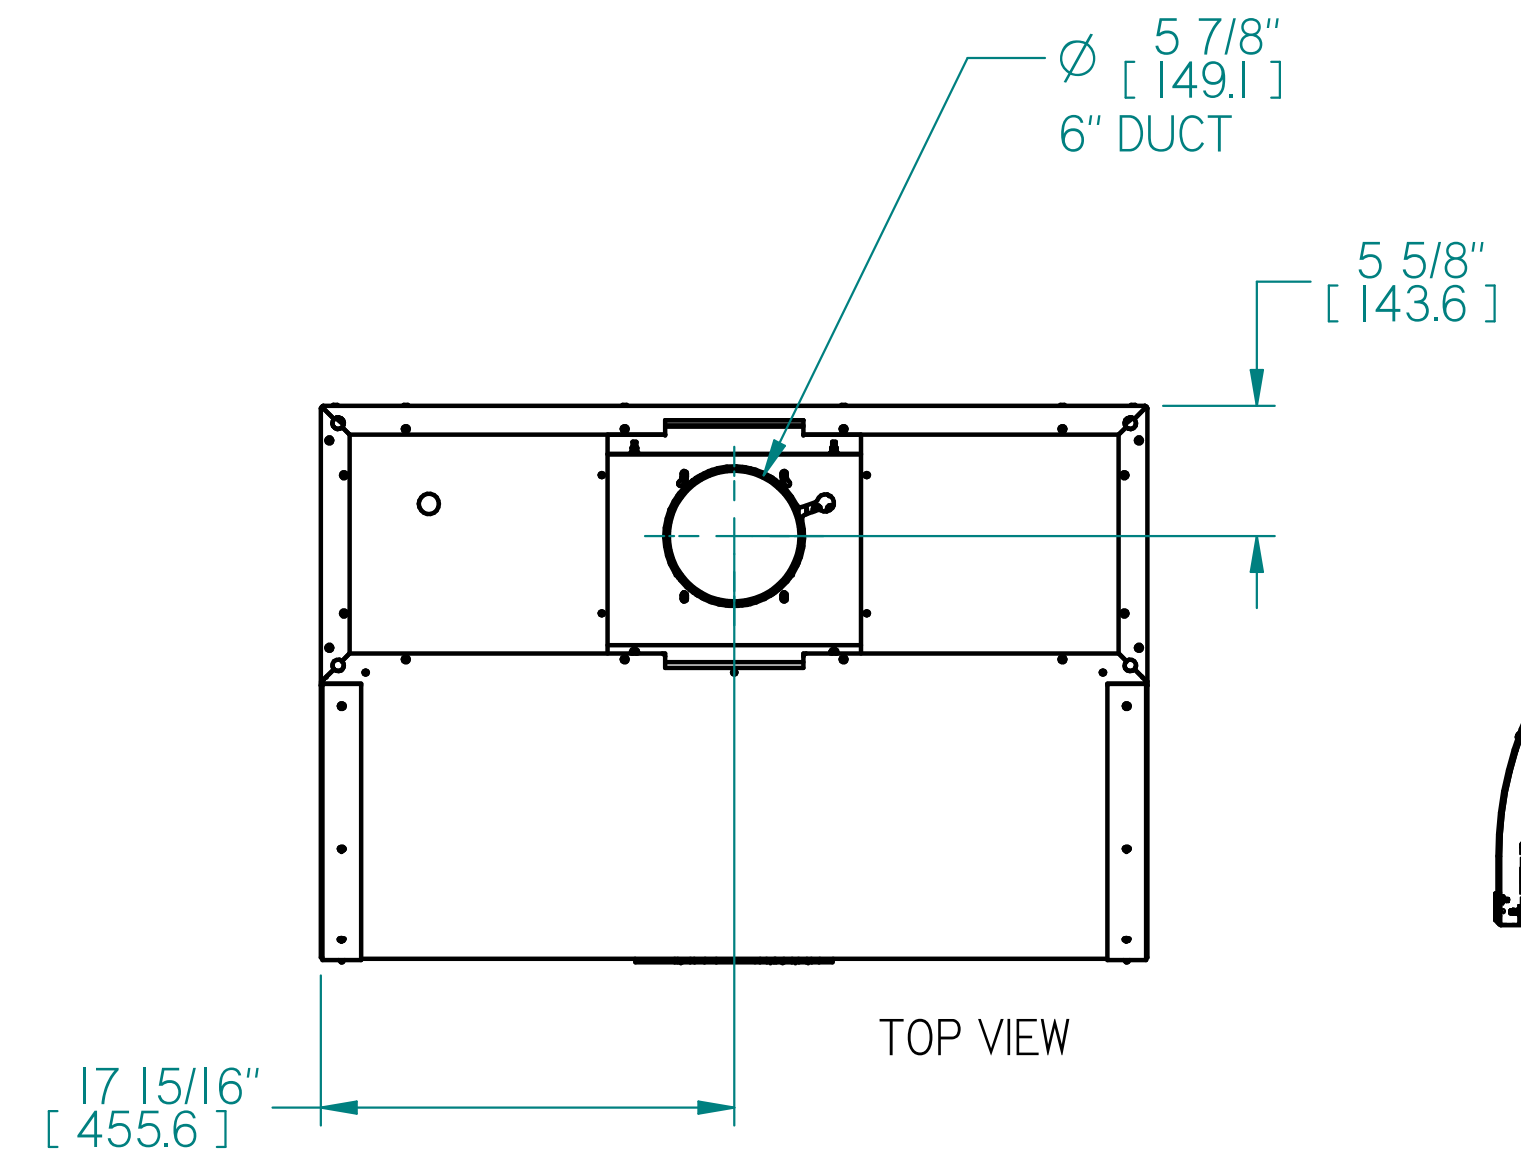

BIG CHILL HOOD DIMENSIONS, MODEL: BCRH3618L

NOTE:

- DIMENSIONS SHOWN IN [] ARE IN MILLIMETERS.
- ALL INCH DIMENSIONS HAVE BEEN ROUNDED TO 1/16".
- ALL MILLIMETER DIMENSIONS HAVE BEEN ROUNDED TO 1MM.
- SOME SMALL MANUFACTURING VARIATION IS NORMAL.

TOP DISCHARGE OPTION

REAR DISCHARGE OPTION