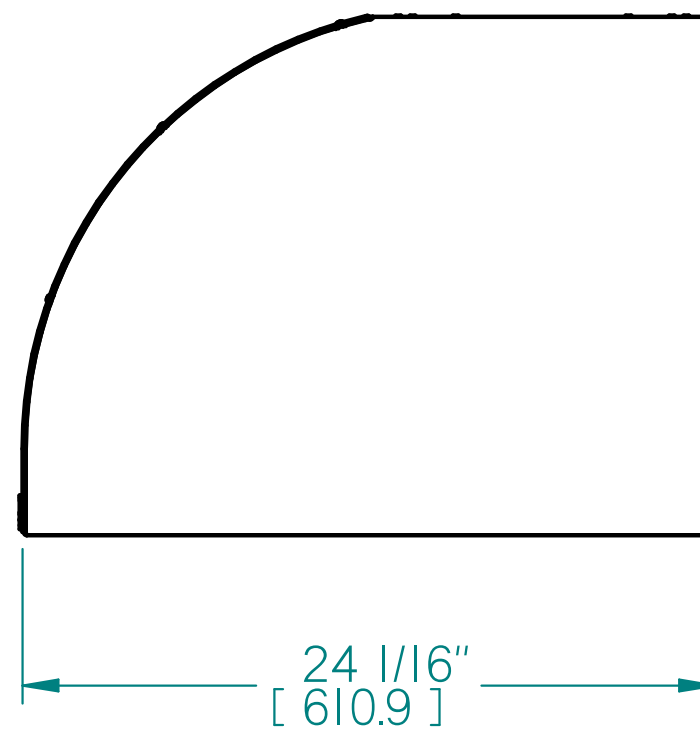

BIG CHILL HOOD DIMENSIONS, MODEL: BCRH3618L

NOTE:

- DIMENSIONS SHOWN IN [] ARE IN MILLIMETERS.
- ALL INCH DIMENSIONS HAVE BEEN ROUNDED TO 1/16".
- ALL MILLIMETER DIMENSIONS HAVE BEEN ROUNDED TO 1MM.
- SOME SMALL MANUFACTURING VARIATION IS NORMAL.