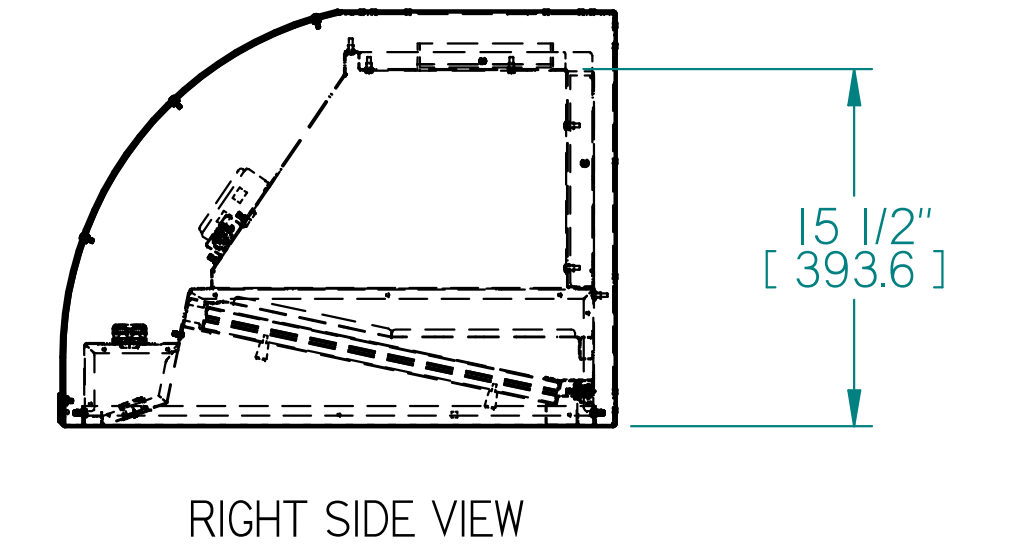

BIG CHILL HOOD DIMENSIONS, MODEL: BCRH3618L

NOTE:

- DIMENSIONS SHOWN IN [] ARE IN MILLIMETERS.
- ALL INCH DIMENSIONS HAVE BEEN ROUNDED TO 1/16".
- ALL MILLIMETER DIMENSIONS HAVE BEEN ROUNDED TO 1MM.
- SOME SMALL MANUFACTURING VARIATION IS NORMAL.

TOP DISCHARGE OPTION

REAR DISCHARGE OPTION