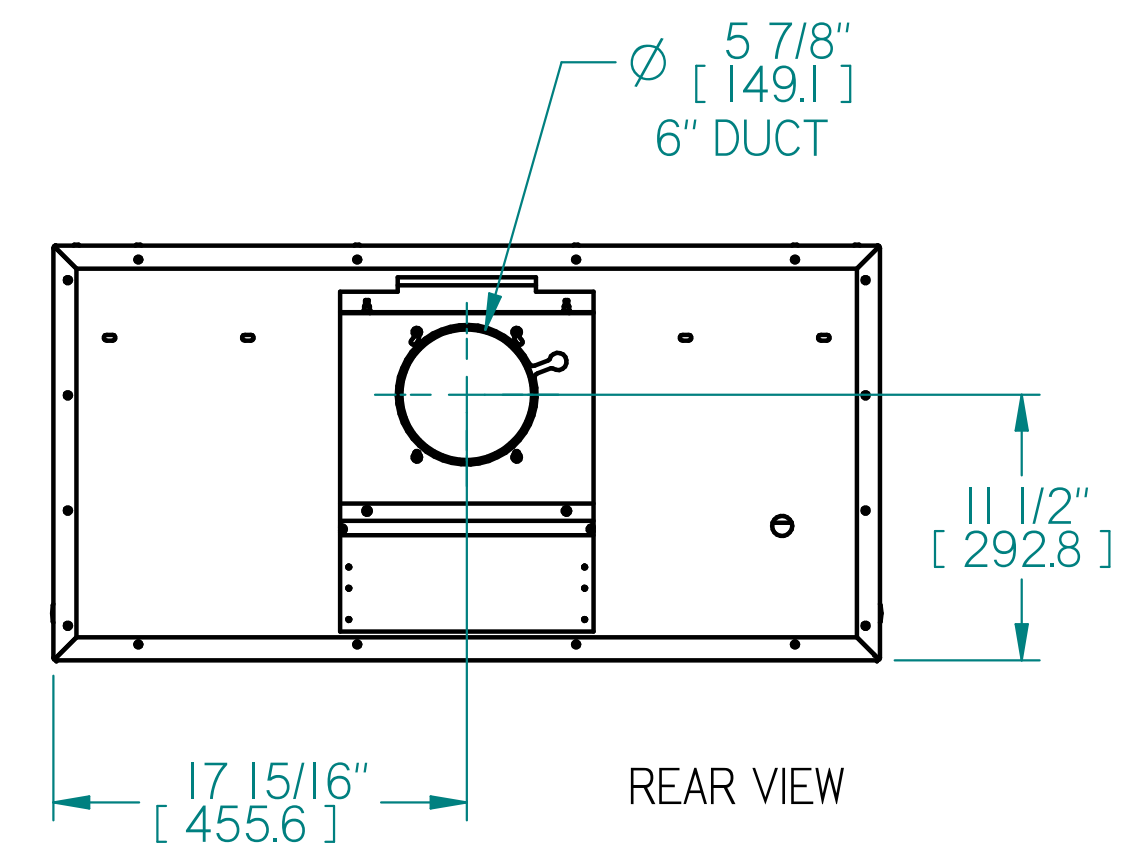

BIG CHILL HOOD DIMENSIONS, MODEL: BCCH3618L

NOTE:

- DIMENSIONS SHOWN IN [] ARE IN MILLIMETERS.
- ALL INCH DIMENSIONS HAVE BEEN ROUNDED TO 1/16".
- ALL MILLIMETER DIMENSIONS HAVE BEEN ROUNDED TO 1MM.
- SOME SMALL MANUFACTURING VARIATION IS NORMAL.

TOP DISCHARGE OPTION

RIGHT SIDE VIEW

REAR DISCHARGE OPTION

RIGHT SIDE VIEW