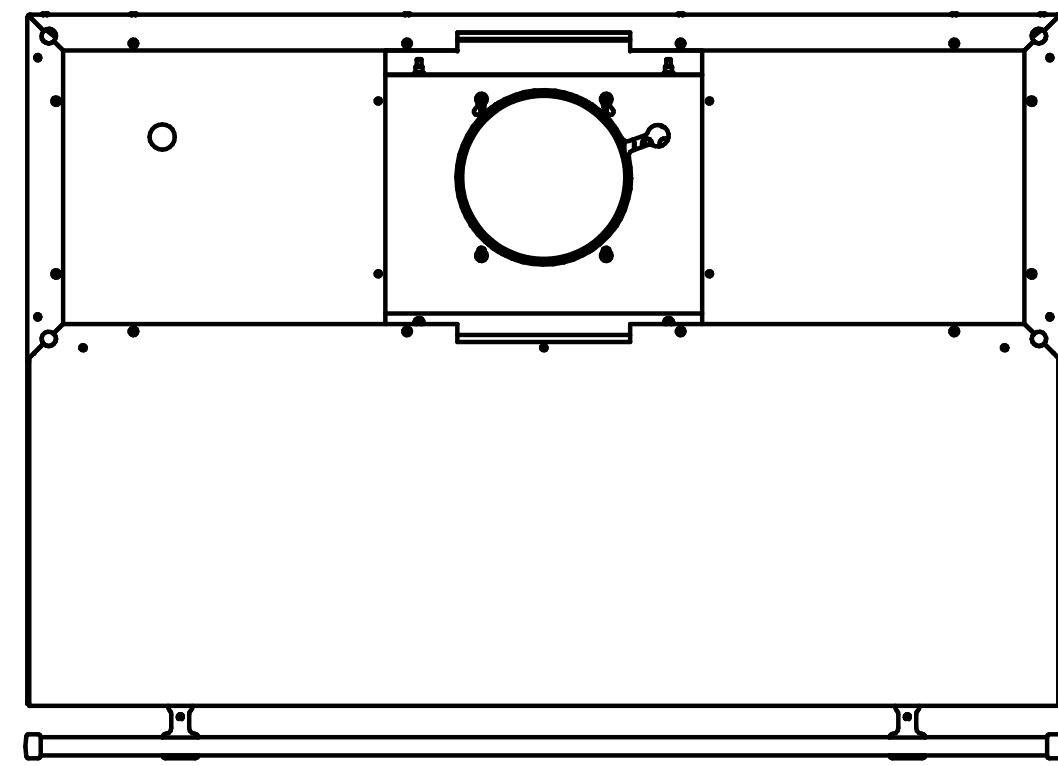

BIG CHILL HOOD DIMENSIONS, MODEL: BCCH3618L

NOTE:

- DIMENSIONS SHOWN IN [] ARE IN MILLIMETERS.
- ALL INCH DIMENSIONS HAVE BEEN ROUNDED TO 1/16".
- ALL MILLIMETER DIMENSIONS HAVE BEEN ROUNDED TO 1MM.
- SOME SMALL MANUFACTURING VARIATION IS NORMAL.

TOP DISCHARGE OPTION

RIGHT SIDE VIEW

REAR DISCHARGE OPTION

RIGHT SIDE VIEW