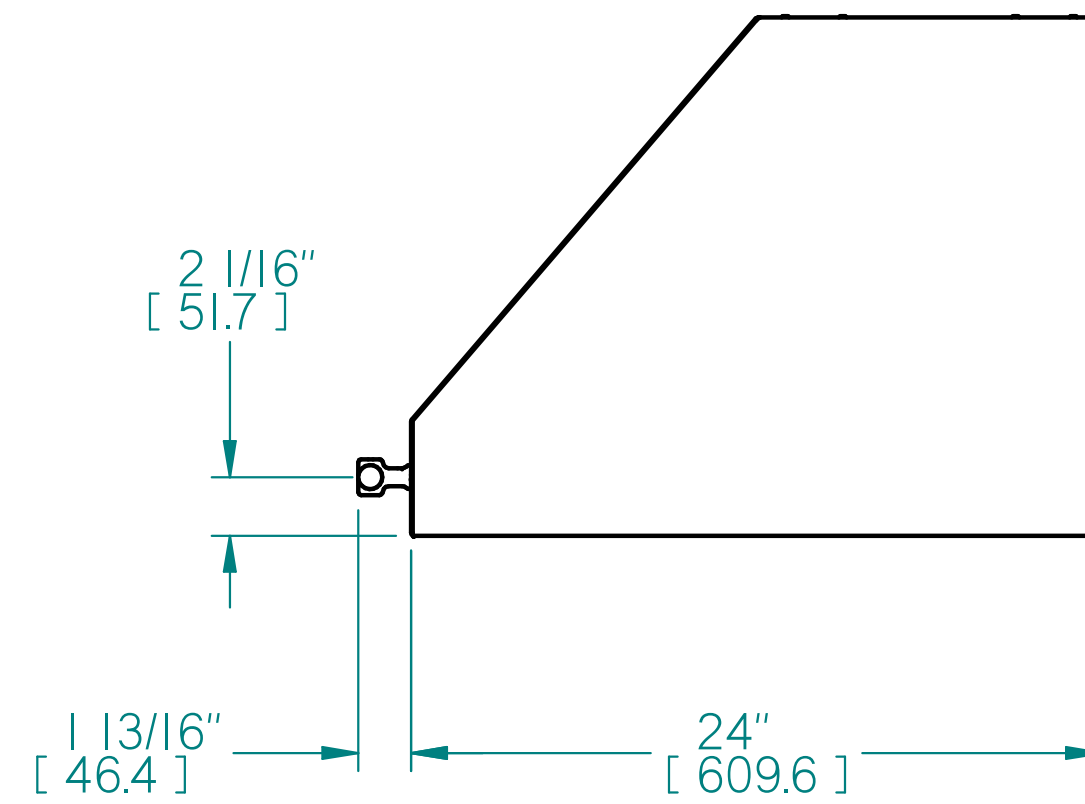

BIG CHILL HOOD DIMENSIONS, MODEL: BCCH3618L

NOTE:

- DIMENSIONS SHOWN IN [] ARE IN MILLIMETERS.
- ALL INCH DIMENSIONS HAVE BEEN ROUNDED TO 1/16".
- ALL MILLIMETER DIMENSIONS HAVE BEEN ROUNDED TO 1MM.
- SOME SMALL MANUFACTURING VARIATION IS NORMAL.

TOP DISCHARGE OPTION

RIGHT SIDE VIEW

REAR DISCHARGE OPTION

RIGHT SIDE VIEW