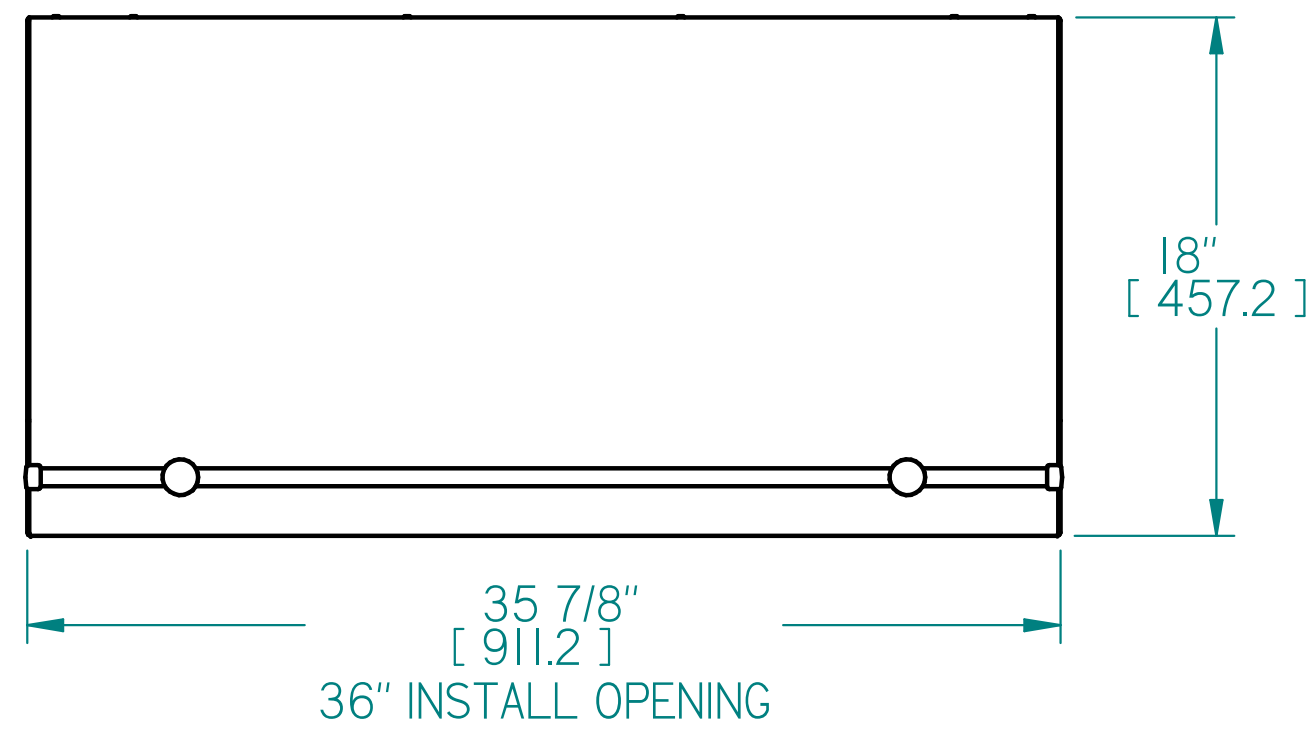

BIG CHILL HOOD DIMENSIONS, MODEL: BCCH3618L

NOTE:

- DIMENSIONS SHOWN IN [] ARE IN MILLIMETERS.
- ALL INCH DIMENSIONS HAVE BEEN ROUNDED TO 1/16".
- ALL MILLIMETER DIMENSIONS HAVE BEEN ROUNDED TO 1MM.
- SOME SMALL MANUFACTURING VARIATION IS NORMAL.

TOP DISCHARGE OPTION

RIGHT SIDE VIEW

REAR DISCHARGE OPTION

RIGHT SIDE VIEW