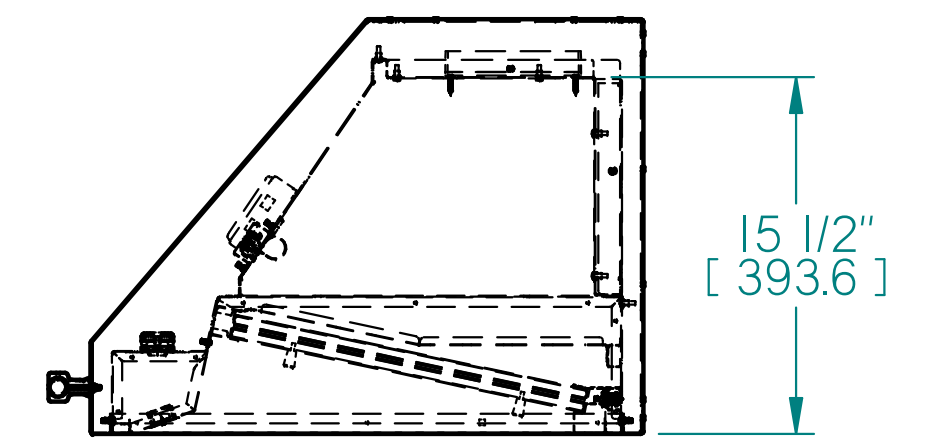

BIG CHILL HOOD DIMENSIONS, MODEL: BCCH3618L

NOTE:

- DIMENSIONS SHOWN IN [] ARE IN MILLIMETERS.
- ALL INCH DIMENSIONS HAVE BEEN ROUNDED TO 1/16".
- ALL MILLIMETER DIMENSIONS HAVE BEEN ROUNDED TO 1MM.
- SOME SMALL MANUFACTURING VARIATION IS NORMAL.

TOP DISCHARGE OPTION

RIGHT SIDE VIEW

REAR DISCHARGE OPTION

RIGHT SIDE VIEW