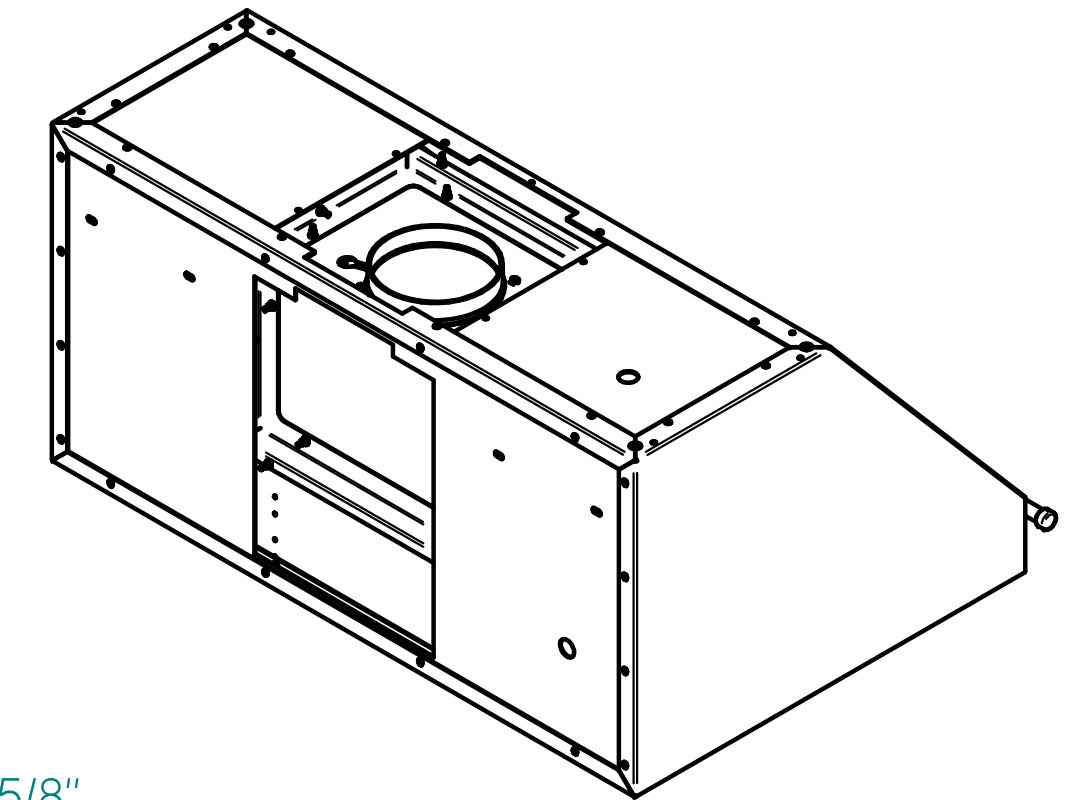

BIG CHILL HOOD DIMENSIONS, MODEL: BCCH3618L

NOTE:

- DIMENSIONS SHOWN IN [] ARE IN MILLIMETERS.
- ALL INCH DIMENSIONS HAVE BEEN ROUNDED TO 1/16".
- ALL MILLIMETER DIMENSIONS HAVE BEEN ROUNDED TO 1MM.
- SOME SMALL MANUFACTURING VARIATION IS NORMAL.

TOP DISCHARGE OPTION

RIGHT SIDE VIEW

REAR DISCHARGE OPTION

RIGHT SIDE VIEW