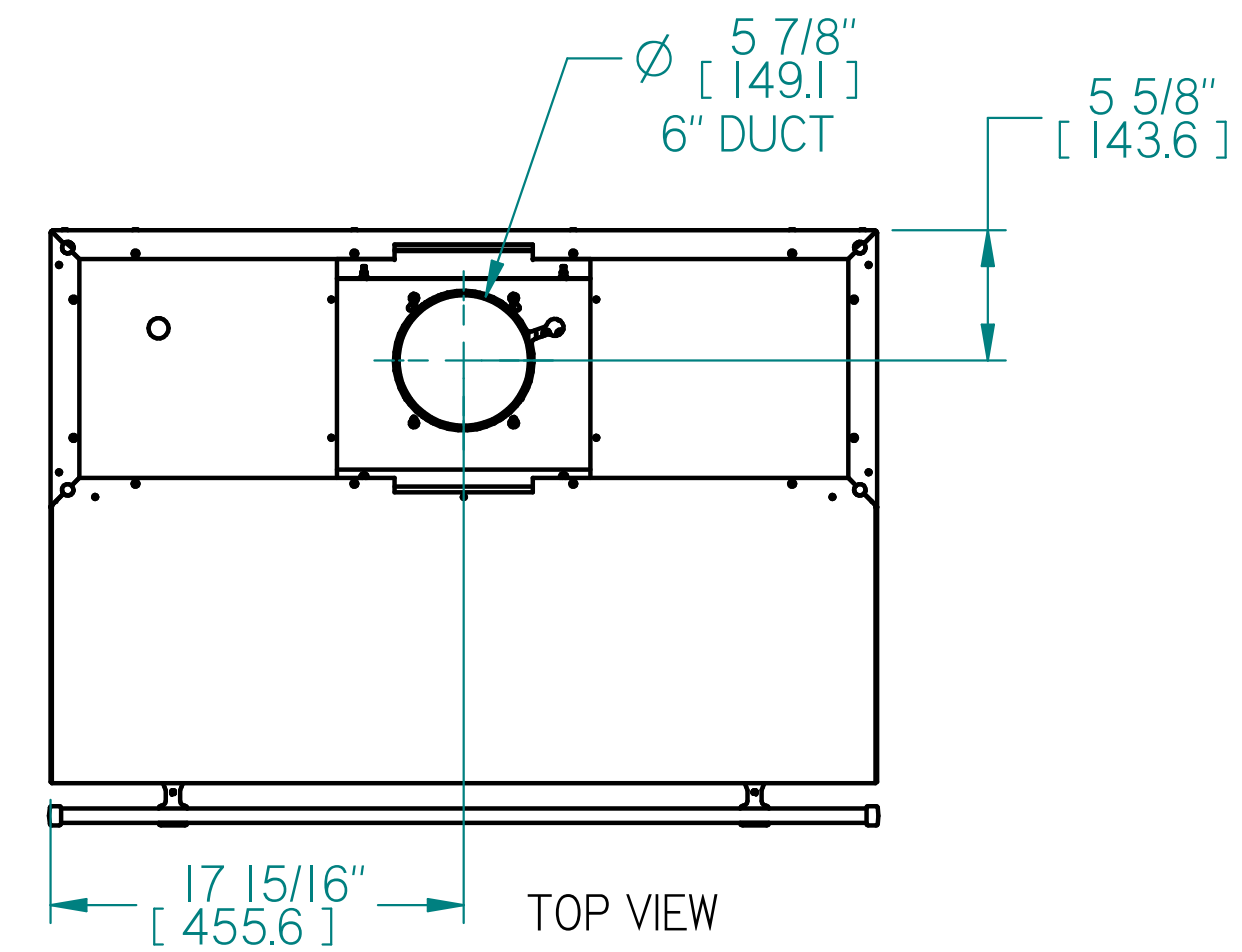

BIG CHILL HOOD DIMENSIONS, MODEL: BCCH3618L

NOTE:

- DIMENSIONS SHOWN IN [] ARE IN MILLIMETERS.
- ALL INCH DIMENSIONS HAVE BEEN ROUNDED TO 1/16".
- ALL MILLIMETER DIMENSIONS HAVE BEEN ROUNDED TO 1MM.
- SOME SMALL MANUFACTURING VARIATION IS NORMAL.

TOP DISCHARGE OPTION

RIGHT SIDE VIEW

REAR DISCHARGE OPTION

RIGHT SIDE VIEW