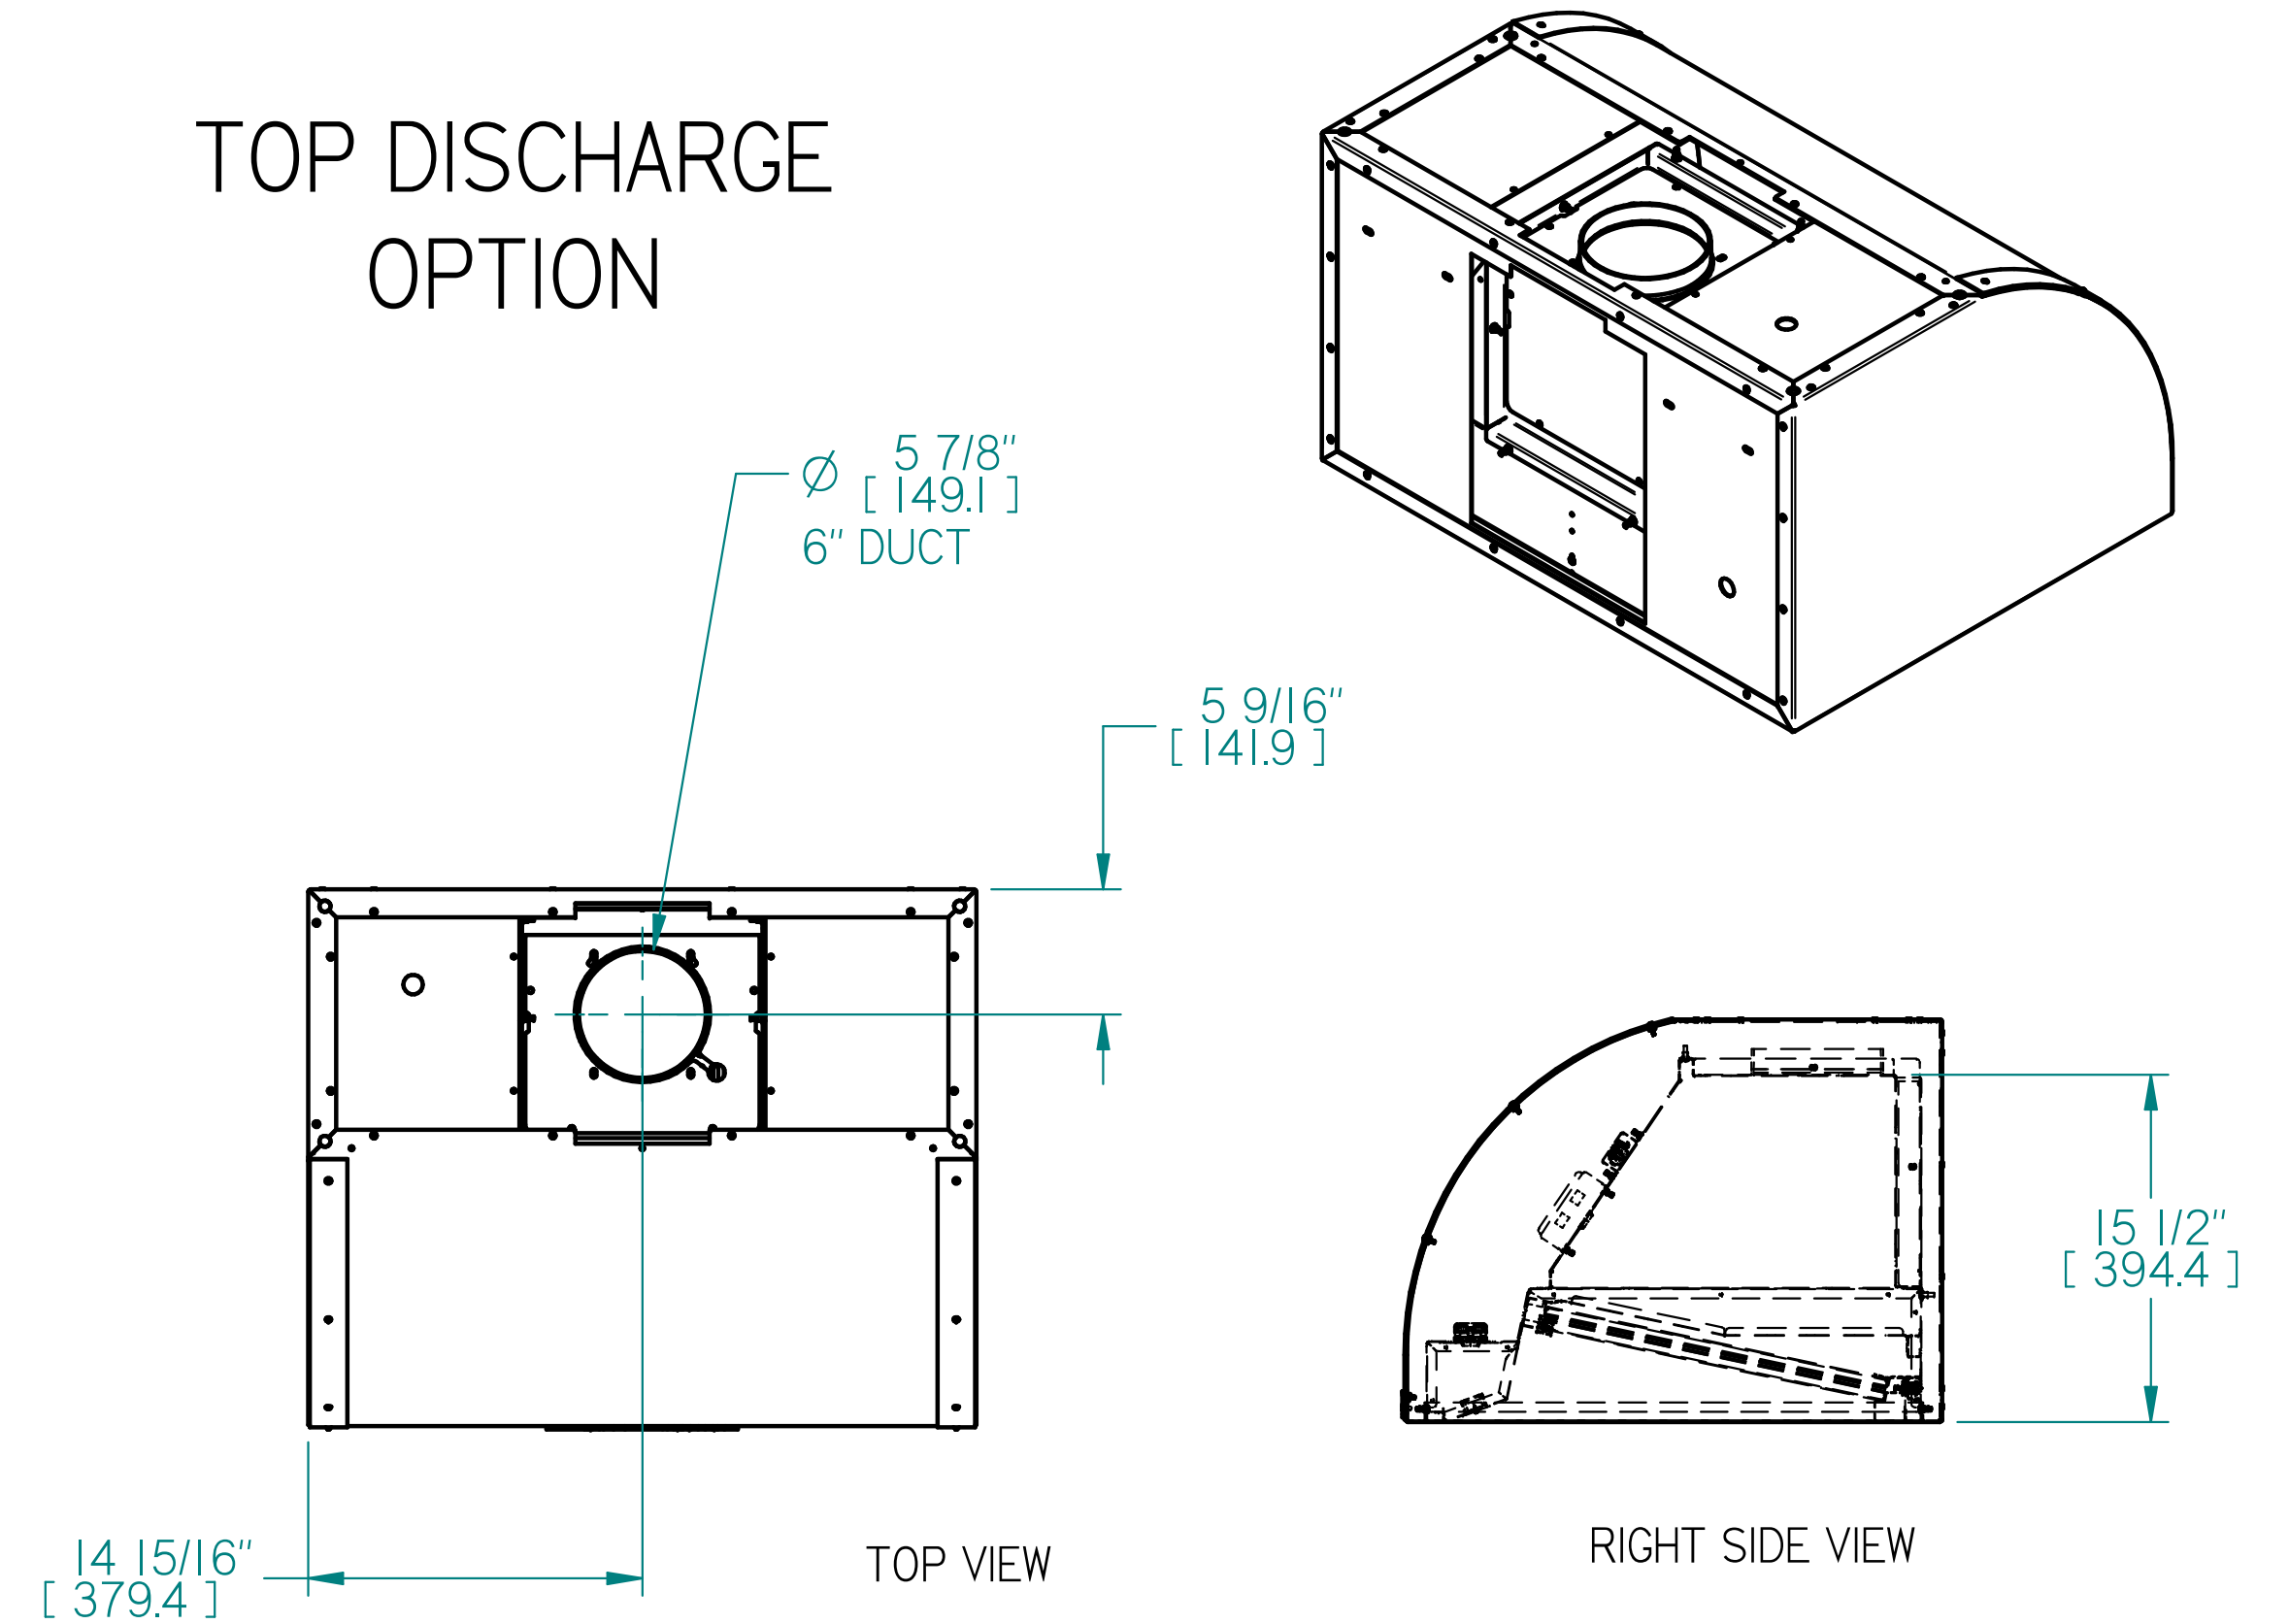

BIG CHILL HOOD DIMENSIONS, MODEL: BCRH3018L

NOTE:

- DIMENSIONS SHOWN IN [] ARE IN MILLIMETERS.
- ALL INCH DIMENSIONS HAVE BEEN ROUNDED TO 1/16".
- ALL MILLIMETER DIMENSIONS HAVE BEEN ROUNDED TO 1MM.
- SOME SMALL MANUFACTURING VARIATION IS NORMAL.

TOP DISCHARGE OPTION

REAR DISCHARGE OPTION