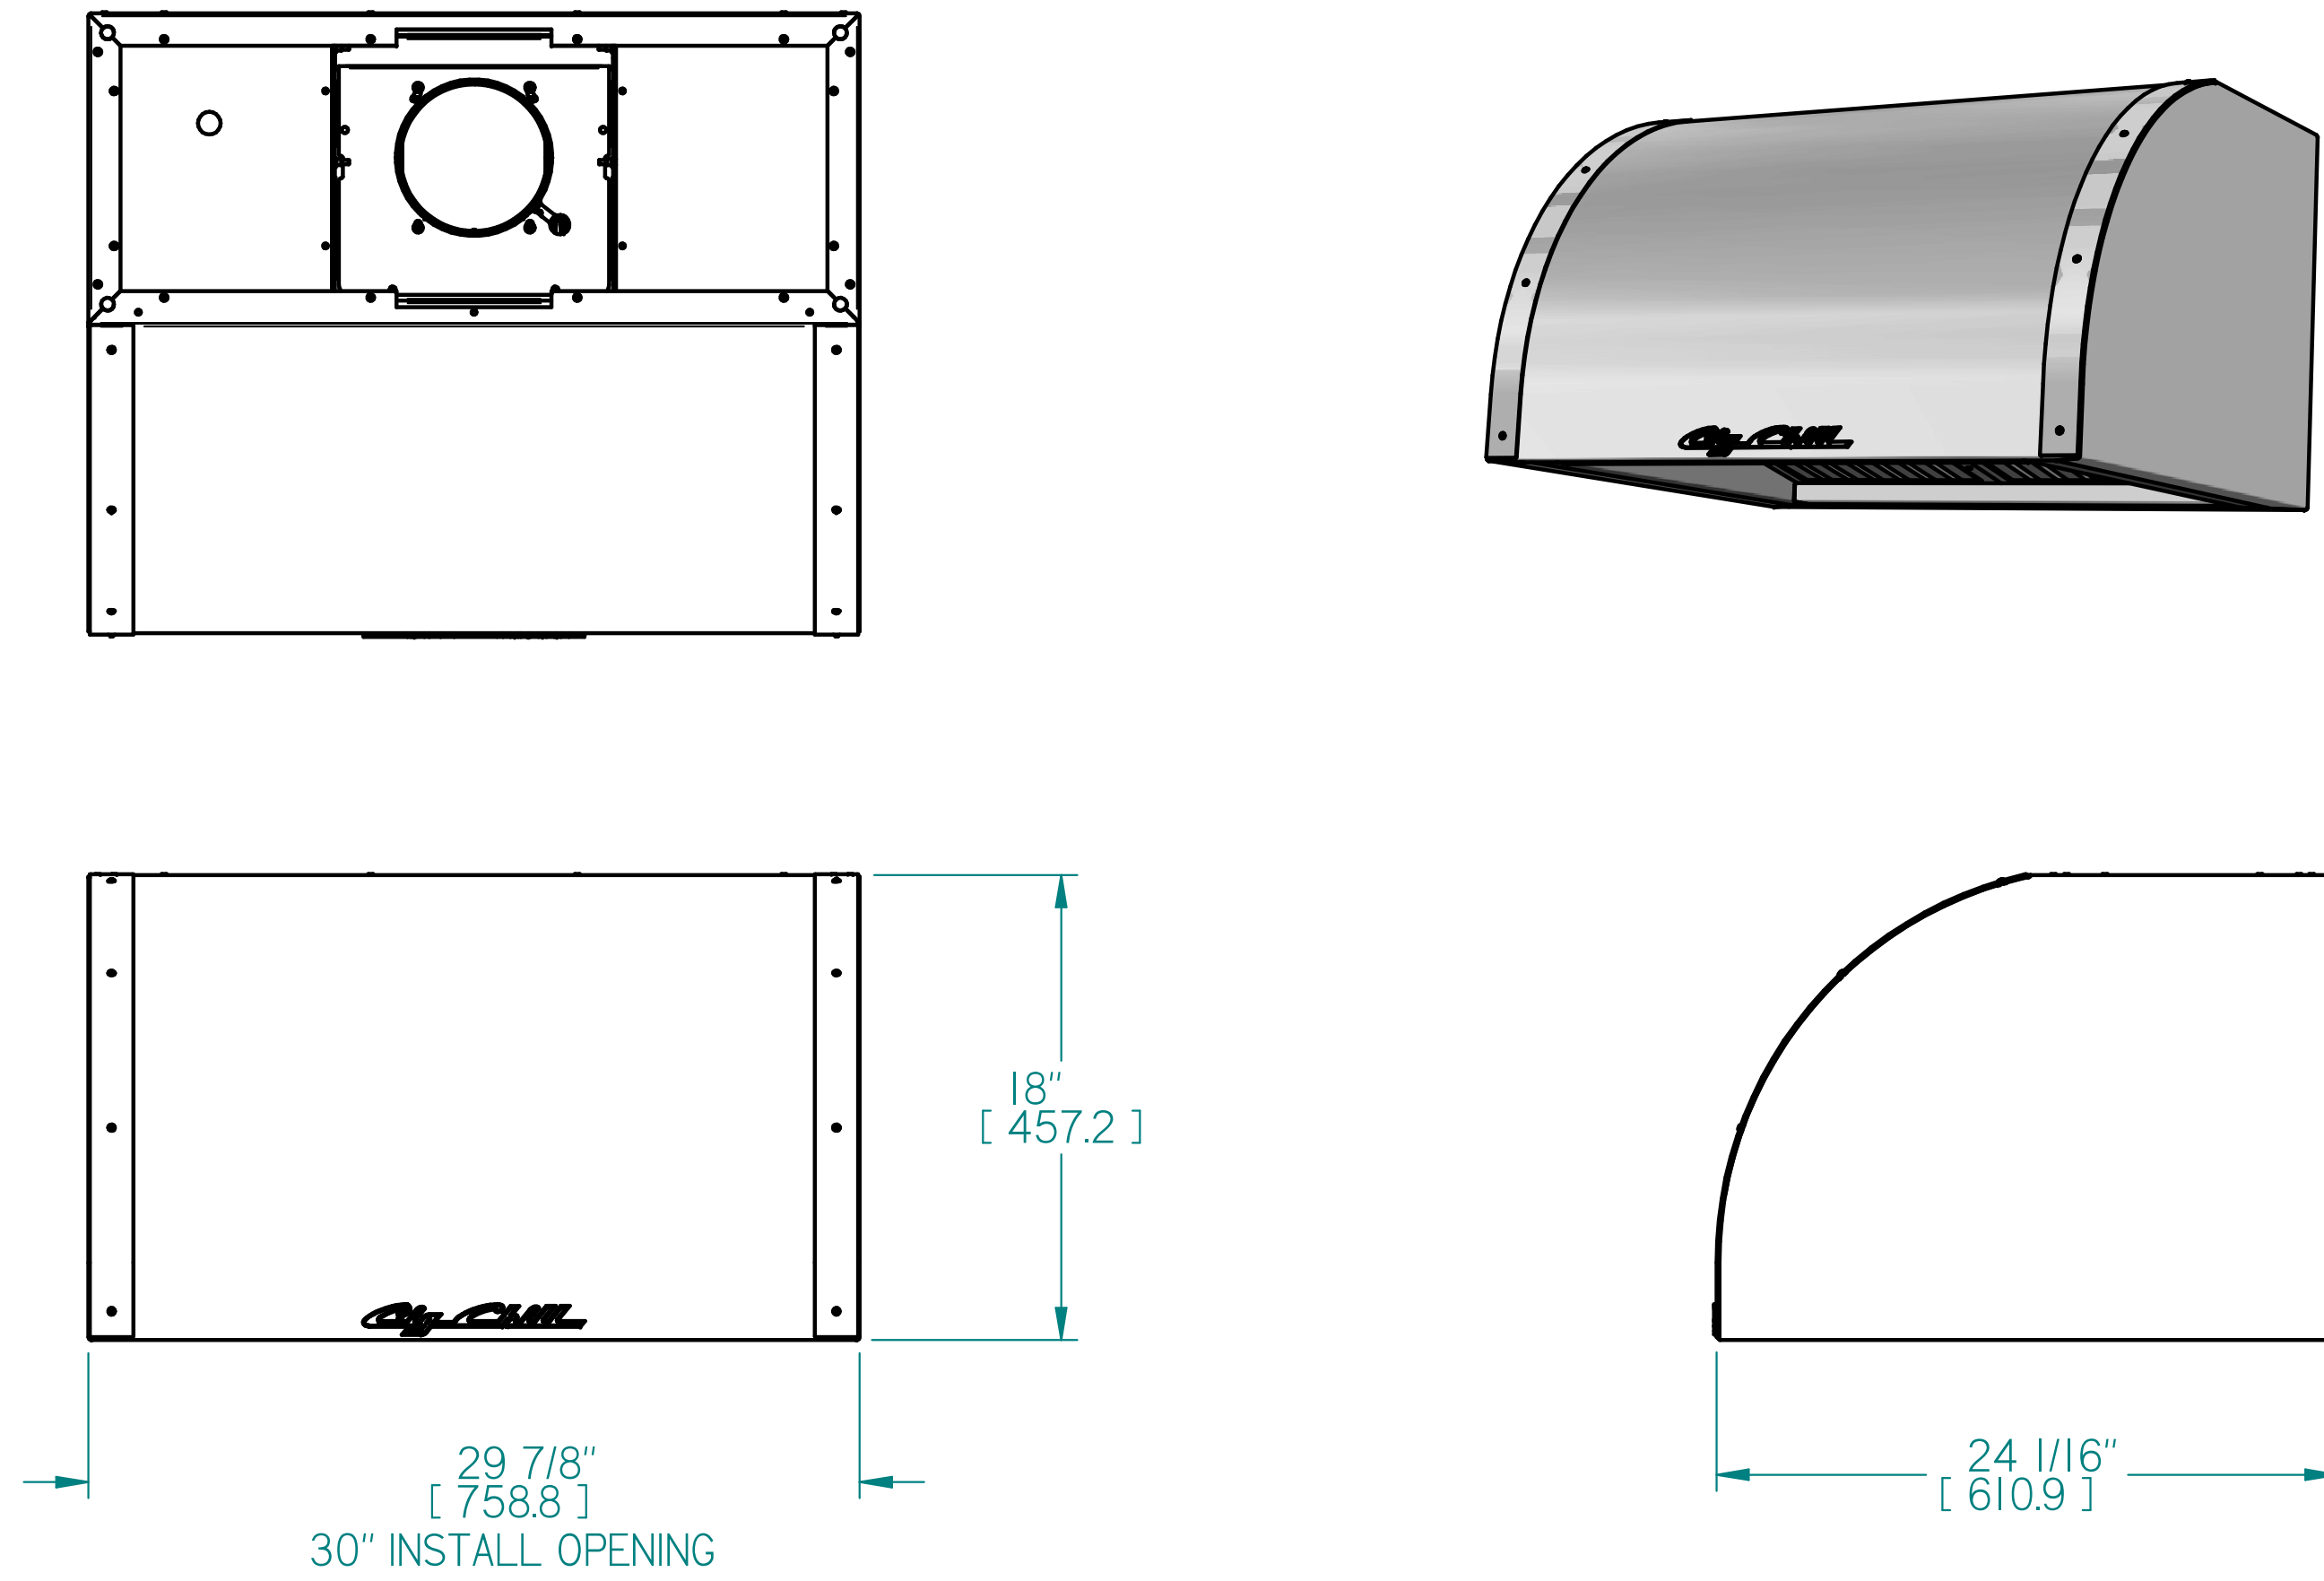

BIG CHILL HOOD DIMENSIONS, MODEL: BCRH3018L

NOTE:

- DIMENSIONS SHOWN IN [] ARE IN MILLIMETERS.
- ALL INCH DIMENSIONS HAVE BEEN ROUNDED TO 1/16".
- ALL MILLIMETER DIMENSIONS HAVE BEEN ROUNDED TO 1MM.
- SOME SMALL MANUFACTURING VARIATION IS NORMAL.

TOP DISCHARGE OPTION

REAR DISCHARGE OPTION