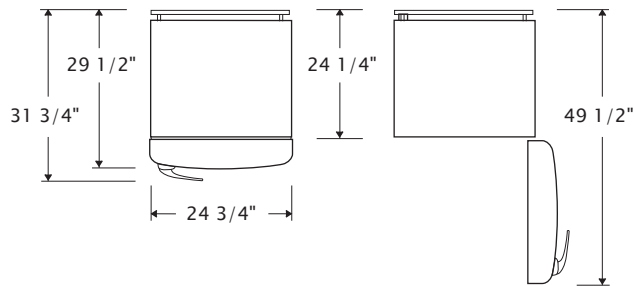

REFRIGERATOR FEATURES AND SPECIFICATIONS

SLIM SIZE

Min. 4 1/2" (if opening into a wall)

Total Capacity	11.6 cu. ft.
Refrigerator Capacity	8.6 cu. ft.
Freezer Capacity	3 cu. ft.
Clearance: Back	1/2"
Clearance: Side	1/4"
Side Clearance for door to open 90°	4 1/2"
Adjustable Rollers	Standard
Energy Guide (kWh/year)	345
Electrical	115V, 60Hz, AC only, 15 or 20 amp fused
Shipping Weight	300 lbs

FEATURES:

Stamped Metal Body, Chrome Trim, Full-Width Fixed Refrigerator Door Storage, Optional Ice Maker, Available Left Hand Hinge

WEB: bigchill.com

EMAIL: sales@bigchill.com

PH: 877-842-3269