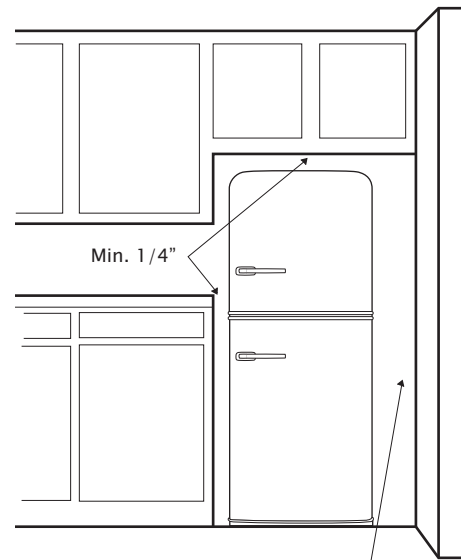

REFRIGERATOR FEATURES AND SPECIFICATIONS

SLIM SIZE

Min. 4 1/2" (if opening into a wall)

Total Capacity	11.6 cu. ft.
Refrigerator Capacity	8.6 cu. ft.
Freezer Capacity	3 cu. ft.
Clearance: Back	1/2"
Clearance: Side	1/4"
Side Clearance for door to open 90°	4 1/2"
Adjustable Rollers	Standard
Energy Guide (kWh/year)	345
Electrical	115V, 60Hz, AC only, 15 or 20 amp fused
Shipping Weight	300 lbs

FEATURES:

Stamped Metal Body, Chrome Trim, Full-Width Fixed Refrigerator Door Storage, Optional Ice Maker, Available Left Hand Hinge

WEB: bigchill.com

EMAIL: sales@bigchill.com

PH: 877-842-3269