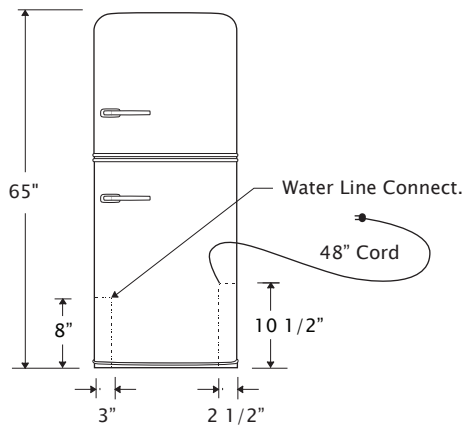

REFRIGERATOR FEATURES AND SPECIFICATIONS

SLIM SIZE

Min. 4 1/2" (if opening into a wall)

Total Capacity	11.6 cu. ft.
Refrigerator Capacity	8.6 cu. ft.
Freezer Capacity	3 cu. ft.
Clearance: Back	1/2"
Clearance: Side	1/4"
Side Clearance for door to open 90°	4 1/2"
Adjustable Rollers	Standard
Energy Guide (kWh/year)	345
Electrical	115V, 60Hz, AC only, 15 or 20 amp fused
Shipping Weight	300 lbs

FEATURES:

Stamped Metal Body, Chrome Trim, Full-Width Fixed Refrigerator Door Storage, Optional Ice Maker, Available Left Hand Hinge

WEB: bigchill.com

EMAIL: sales@bigchill.com

PH: 877-842-3269